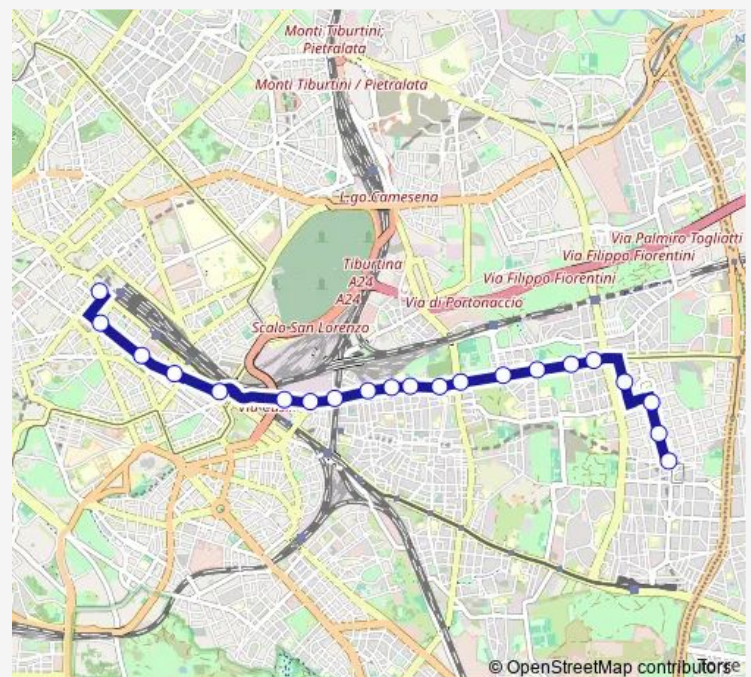

Prenestina/Giussano

Prenestina/Gattamelata

Prenestina/Conti

Prenestina/Telese

Prenestina/Irpinia

Prenestina/Olevano Romano

Prenestina/TOR DE' Schiavi

Bresadola

Stops: 23

Trip Duration: 0 hour 54 min

■ 5bus

BusMaps

Frassini

Gerani

Direction

Gerani — Termini (MA-MB-Fs)

18 stops

[Open route schedule](#)

Gerani

Castani/Gelsi

Parlatore

Bresadola

Prenestina/TOR DE' Schiavi

Prenestina/Olevano Romano

Wednesday —

Thursday —

Friday 04:58-00:06⁺¹

Saturday 04:58-00:06⁺¹

Sunday 04:58-00:06⁺¹

Route info

Direction: Gerani

Stops: 18