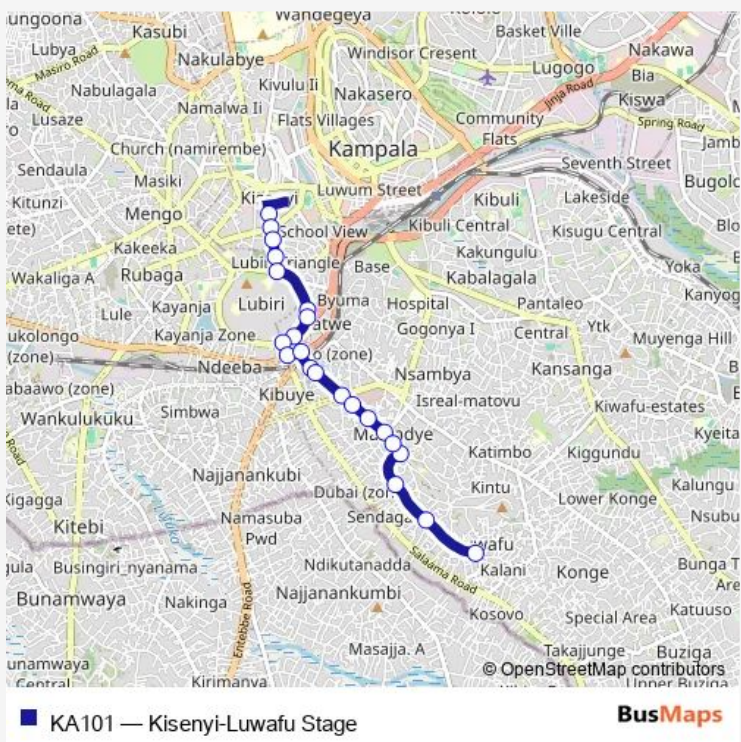

Bus KA101 Kisenyi-Luwafu Stage

[Go to website](#)

Direction
 Kobil (Kisenyi - Mwanga li Rd) — Luwafu Stage
 22 stops
[Open route schedule](#)

- Kobil (Kisenyi - Mwanga li Rd)
- Kisenyi Health Center
- Tawhid Islamic Primary School
- Faith Primary School
- Lubiri High School
- Lucky Complex (Luriri Ring Rd)
- Lubiri Ring Rd - Kayemba Rd Jct
- Nakumatt (Lubiri Ring Rd)
- Xing Xing Furniture (Lubiri Ring Rd)
- Ndeebakibuye Market - Truck Park
- Kibuye Roundabout
- Prayer Palace Church
- Emen Memorial School - Molly & Paul High School
- Petro City - Centenary Bank (Mobutu Rd)
- Makindye Military Police Barracks
- Kcca Makindye Headquarters
- Kibuye Primary School
- Royal College Makindye
- Hospital Africa Uganda
- New Life Time Primary School
- Luwafu Rd

Route schedule
 Kobil (Kisenyi - Mwanga li Rd) — Luwafu Stage

Monday	06:30-19:00
Tuesday	06:30-19:00
Wednesday	06:30-19:00
Thursday	06:30-19:00
Friday	06:30-19:00
Saturday	06:30-19:00
Sunday	06:30-19:00

Route info
 Direction: Kobil (Kisenyi - Mwanga li Rd)
 Stops: 22
 Trip Duration: 0 hour 26 min

Direction

Luwafu Stage — Dahabismil Forex Bureau (Kisenyi)

22 stops

[Open route schedule](#)

Luwafu Stage

Luwafu Rd

Wednesday 06:30-19:00

Thursday 06:30-19:00

Friday 06:30-19:00

Saturday 06:30-19:00

Sunday 06:30-19:00

Route info

Direction: Luwafu Stage

Stops: 22