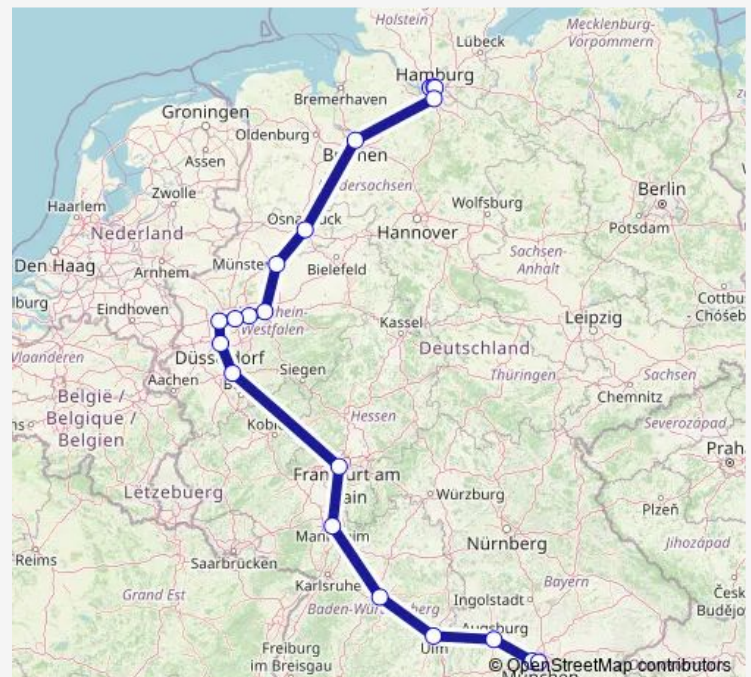

Bremen Hbf

Osnabrück Hbf

Münster(Westf)Hbf

Dortmund Hbf

Hagen Hbf

Wuppertal Hbf

Solingen Hbf

Köln Messe/Deutz Gl.11-12

Frankfurt(M) Flughafen Fernbf

Mannheim Hbf

Stuttgart Hbf

Ulm Hbf

Augsburg Hbf

München-Pasing

München Hbf

### Route schedule

Hamburg-Altona — München Hbf

Monday 05:20

Tuesday 05:20

Wednesday 05:20

Thursday 05:20

Friday 05:20

Saturday 05:20

### Route info

Direction: Hamburg-Altona

Stops: 19

Trip Duration: 9 hour 7 min

ICE 1113