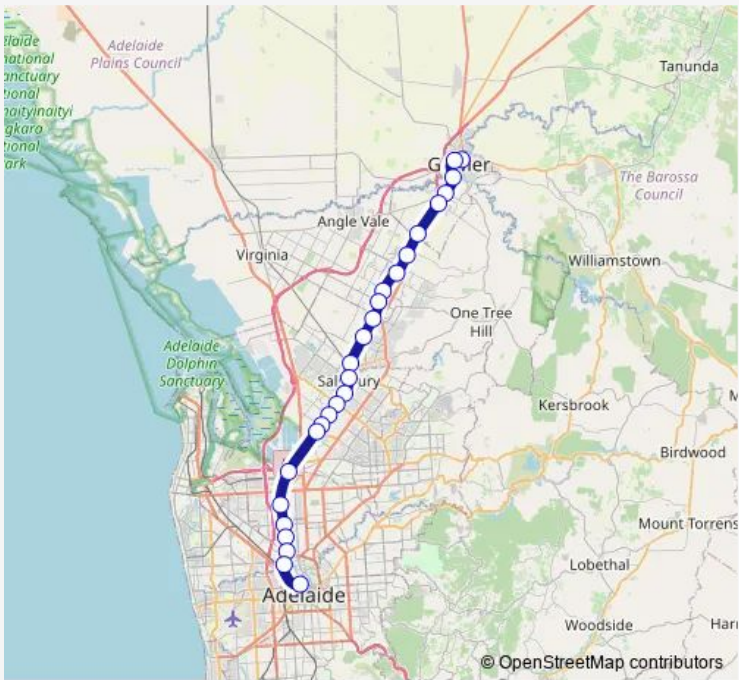

Rail GAWC Gawler Central to City

[Go to website](#)

Direction
 Gawler Central Railway Station — Adelaide Railway Station
 26 stops
[Open route schedule](#)

- Gawler Central Railway Station
- Gawler Oval Railway Station
- Gawler Railway Station
- Evanston Railway Station
- Tambelin Railway Station
- Kudla Railway Station
- Munno Para Railway Station
- Smithfield Railway Station
- Broadmeadows Railway Station
- Womma Railway Station
- Elizabeth Railway Station
- Elizabeth South Railway Station
- Nurlutta Railway Station
- Salisbury Railway Station
- Chidda Railway Station
- Parafield Railway Station
- Parafield Gardens Railway Station
- Greenfields Railway Station
- Mawson Lakes Railway Station
- Dry Creek Railway Station
- Kilburn Railway Station

Route schedule
 Gawler Central Railway Station — Adelaide Railway Station

Monday	05:05-23:25
Tuesday	05:05-23:25
Wednesday	05:05-23:25
Thursday	05:05-23:25
Friday	05:05-23:25
Saturday	06:25-23:25
Sunday	06:25-23:25

Route info
 Direction: Gawler Central Railway Station
 Stops: 26
 Trip Duration: 1 hour 0 min

Islington Railway Station

Dudley Park Railway Station

Ovingham Railway Station

North Adelaide Railway Station

Adelaide Railway Station

Direction

Adelaide Railway Station — Gawler Central Railway Station

26 stops

[Open route schedule](#)

Adelaide Railway Station

North Adelaide Railway Station

Ovingham Railway Station

Dudley Park Railway Station