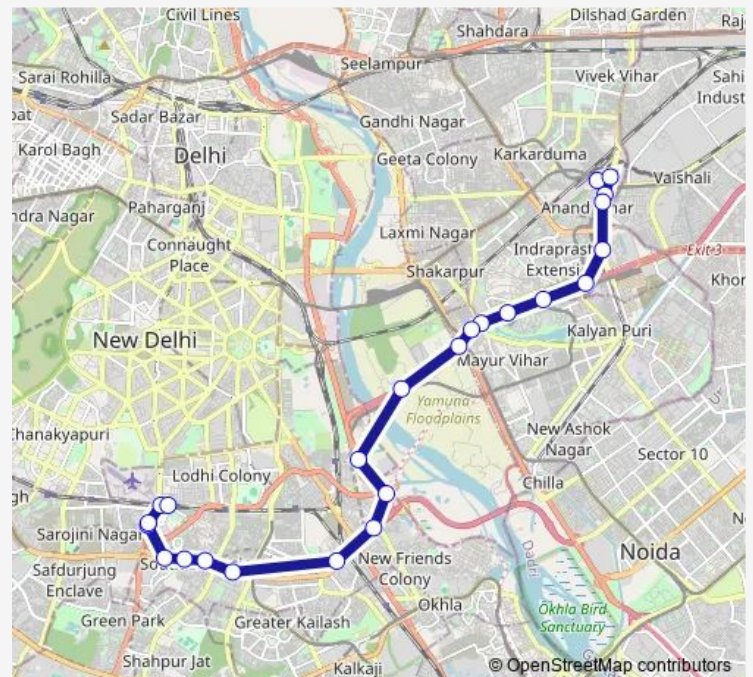

### Route schedule

Anand Vihar Isbt Terminal — Sri Niwas Puri

Monday 04:35-22:55

Tuesday 04:35-22:55

Wednesday 04:35-22:55

Thursday 04:35-22:55

Friday 04:35-22:55

Saturday 04:35-22:55

Sunday 04:35-22:55

### Route info

Direction: Anand Vihar Isbt Terminal

Stops: 24

Trip Duration: 1 hour 12 min

■ 543up

BusMaps

Kidwai Nagar (INA Colony)

Safdurjung Terminal