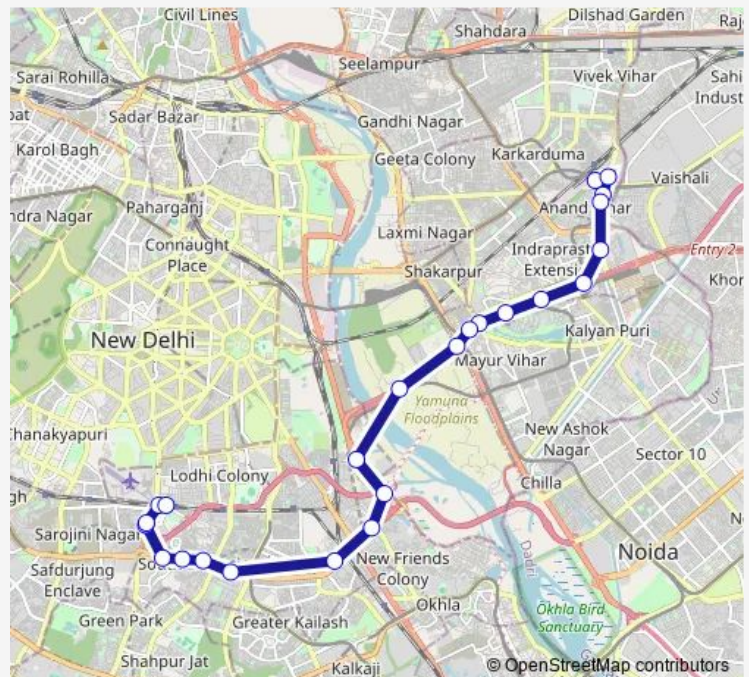

### Direction

Anand Vihar Isbt Terminal — Sri Niwas Puri

24 stops

[Open route schedule](#)

Anand Vihar Isbt Terminal

Anand Vihar Isbt Main Road

Maharaj Pur Check Post

Gazipur Depot

### Route schedule

Anand Vihar Isbt Terminal — Sri Niwas Puri

Monday 04:35-22:55

Tuesday 04:35-22:55

Wednesday 04:35-22:55

Thursday 04:35-22:55

Friday 04:35-22:55

Saturday 04:35-22:55

Sunday 04:35-22:55

### Route info

Direction: Anand Vihar Isbt Terminal

Stops: 24

Trip Duration: 1 hour 12 min

■ 543up

Kidwai Nagar (INA Colony)

Safdurjung Terminal

Sri Niwas Puri