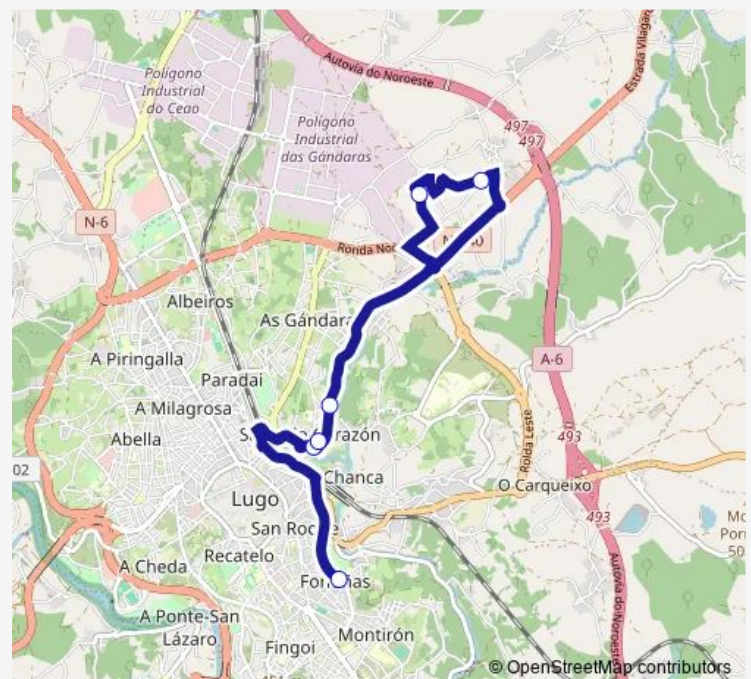

Direction

IES Sanxillao — P.Bus Venancio Senra 1

6 stops

[Open route schedule](#)

IES Sanxillao

P.Bus C/Adolfo Suárez 20

P.Bus C/C.Azcarraga 112

P.Bus Fervedoira O Pazo

P.Bus A Campiña

P.Bus Venancio Senra 1

Route schedule

IES Sanxillao — P.Bus Venancio Senra 1

Monday	14:30
Tuesday	14:30
Wednesday	14:15
Thursday	—
Friday	14:15
Saturday	—
Sunday	—

Route info

Direction: IES Sanxillao

Stops: 6

Trip Duration: 0 hour 25 min

Direction

P.Bus Venancio Senra 1 — IES Sanxillao

6 stops

[Open route schedule](#)

P.Bus Venancio Senra 1

P.Bus A Campiña

Route info

Direction: P.Bus Venancio Senra 1

Stops: 6

Trip Duration: 0 hour 25 min

XG732012 Bus time schedules and route maps are available in an offline PDF at busmaps.com. Use the busmaps.com website to see live bus times, train schedule or subway schedule, and step-by-step directions for all public transit in Lugo