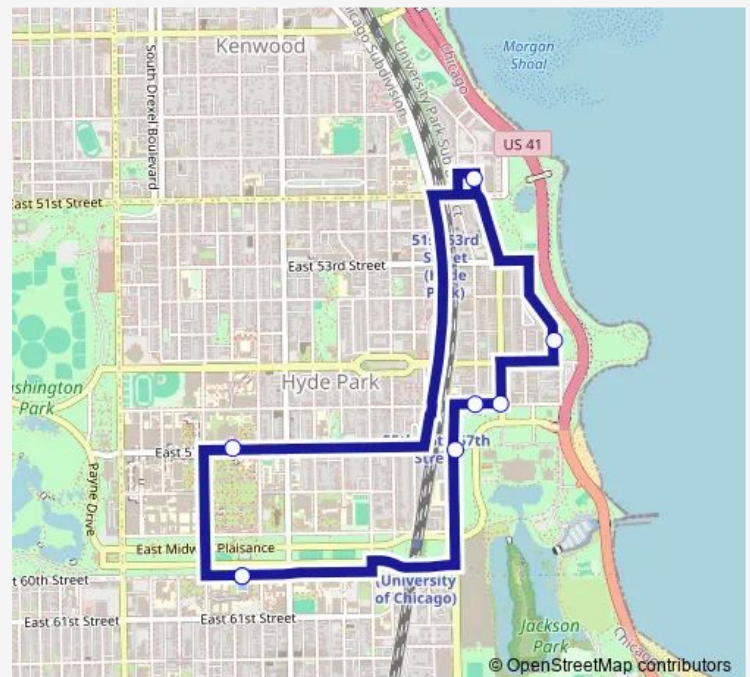

Bus RE Regents Express

[Go to website](#)

Direction

Law School (N) — Law School (N)

8 stops

[Open route schedule](#)

Law School (N)

57th St. & Metra (Nb)

E 56th St & S Cornell Ave (SW Corner)

E 56th St & S Hyde Park Blvd (SW Corner)

Shoreland Building

Regents Park Apartments

Regenstein Library (N)

Law School (N)

Route schedule

Law School (N) — Law School (N)

Monday 17:20-20:40

Tuesday 17:20-20:40

Wednesday 17:20-20:40

Thursday 17:20-20:40

Friday 17:20-20:40

Saturday —

Sunday —

Route info

Direction: Law School (N)

Stops: 8

Trip Duration: 0 hour 30 min

RE — Regents Express

RE Bus time schedules and route maps are available in an offline PDF at busmaps.com. Use the busmaps.com website to see live bus times, train schedule or subway schedule, and step-by-step directions for all public transit in Chicago