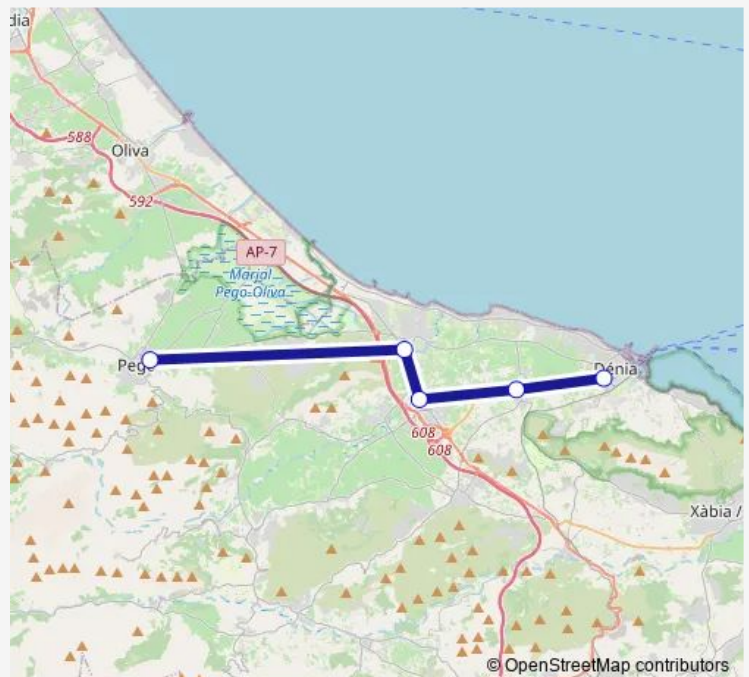

Direction

Denia — Pego

5 stops

[Open route schedule](#)

Denia

Hospital Denia

Ondara

Vergel

Pego

Route schedule

Denia — Pego

Monday	06:40-15:30
Tuesday	06:40-15:30
Wednesday	06:40-15:30
Thursday	06:40-15:30
Friday	06:40-15:30
Saturday	—
Sunday	—

Route info

Direction: Denia

Stops: 5

Trip Duration: 0 hour 35 min

ALSA - Denia-Pego Bus time schedules and route maps are available in an offline PDF at busmaps.com. Use the busmaps.com website to see live bus times, train schedule or subway schedule, and step-by-step directions for all public transit in Ondara