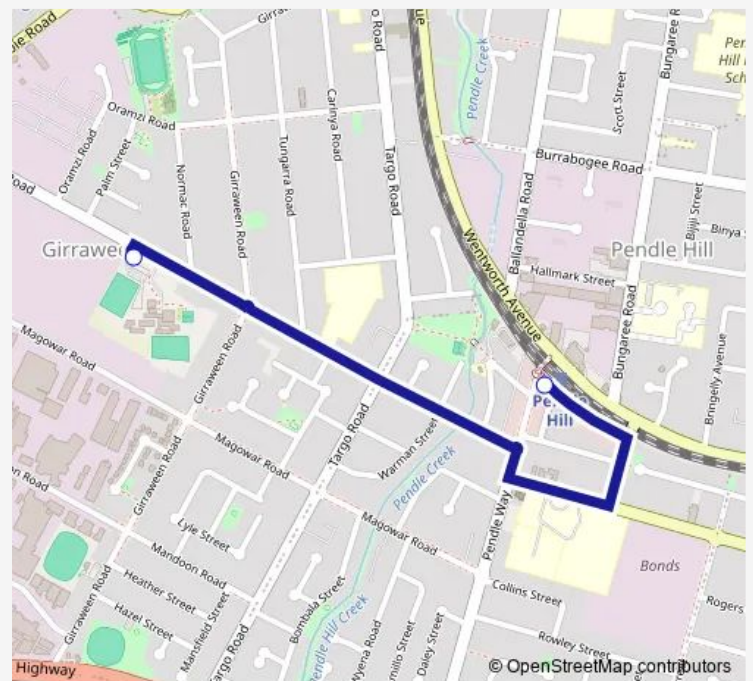

School Bus 8520 Girraween HS to Pendle Hill Station (Express Service)

[Go to website](#)

Direction

Girraween HS Bus Bay, Gilba Rd — Joyce St Opp Pendle Hill Station

2 stops

[Open route schedule](#)

Girraween HS Bus Bay, Gilba Rd

Joyce St Opp Pendle Hill Station

Route schedule

Girraween HS Bus Bay, Gilba Rd — Joyce St Opp Pendle Hill Station

Monday	15:16
Tuesday	15:16
Wednesday	15:16
Thursday	15:16
Friday	15:16
Saturday	—
Sunday	—

Route info

Direction: Girraween HS Bus Bay, Gilba Rd

Stops: 2

Trip Duration: 0 hour 6 min

8520 School Bus time schedules and route maps are available in an offline PDF at busmaps.com. Use the busmaps.com website to see live bus times, train schedule or subway schedule, and step-by-step directions for all public transit in Parramatta