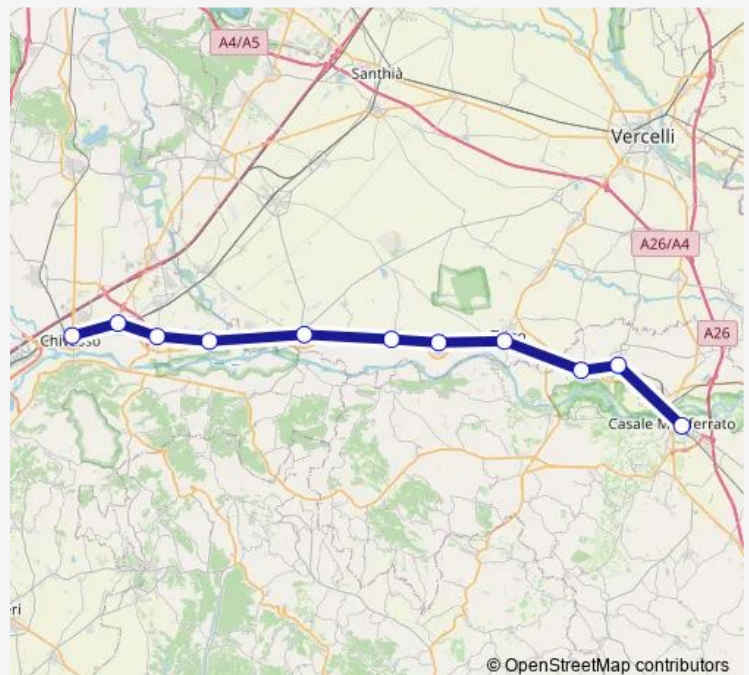

Rail 004756 Chivasso - Casale Monferr.

[Go to website](#)**Direction**

Chivasso F.S. — Casale Monferrato F.S.

11 stops

[Open route schedule](#)

Chivasso F.S.

Castellosso F.S.

Verolengo F.S.

Route schedule

Chivasso F.S. — Casale Monferrato F.S.

Monday 20:45

Tuesday 20:45

Wednesday 20:45

Thursday 20:45

Friday 20:45

Saturday 20:45

Sunday —

Route info

Direction: Chivasso F.S.

Stops: 11

Trip Duration: 1 hour 1 min

004756 Rail time schedules and route maps are available in an offline PDF at busmaps.com. Use the busmaps.com website to see live bus times, train schedule or subway schedule, and step-by-step directions for all public transit in Verolengo