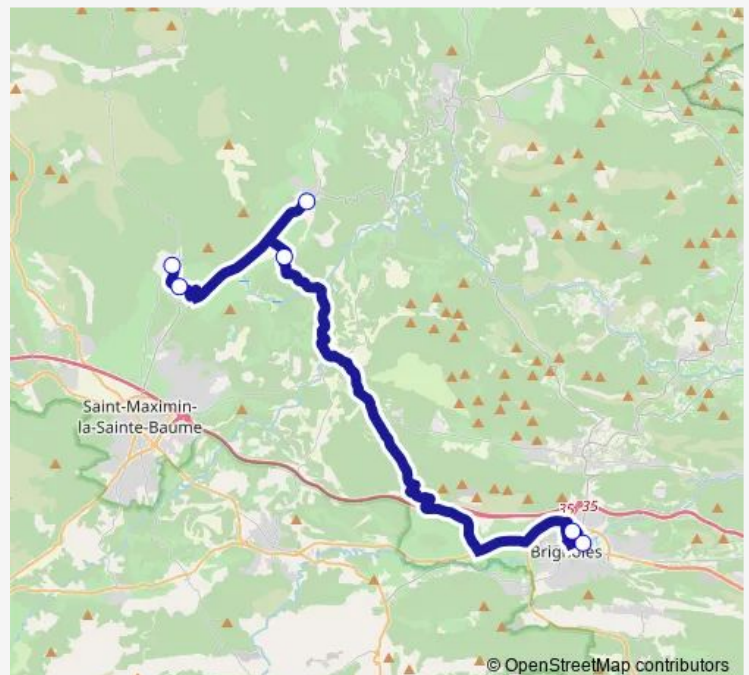

4 Chemins

La Verrerie

Route schedule

Place Clemenceau — La Verrerie

Monday 17:10-18:15

Tuesday 17:10-18:15

Wednesday 13:10

Thursday 17:10-18:15

Friday 17:10-18:15

Saturday —

Sunday —

Route info

Direction: Place Clemenceau

Stops: 6

Trip Duration: 1 hour 5 min

Direction

La Verrerie — Place Clemenceau

6 stops

[Open route schedule](#)

La Verrerie

4 Chemins

Stade

Hameau Saint Esteve

Lycee Raynouard

Place Clemenceau

Route schedule

La Verrerie — Place Clemenceau

Monday	06:50
Tuesday	06:50
Wednesday	06:50
Thursday	06:50
Friday	06:50
Saturday	—
Sunday	—

Route info

Direction: La Verrerie

Stops: 6

Trip Duration: 0 hour 54 min