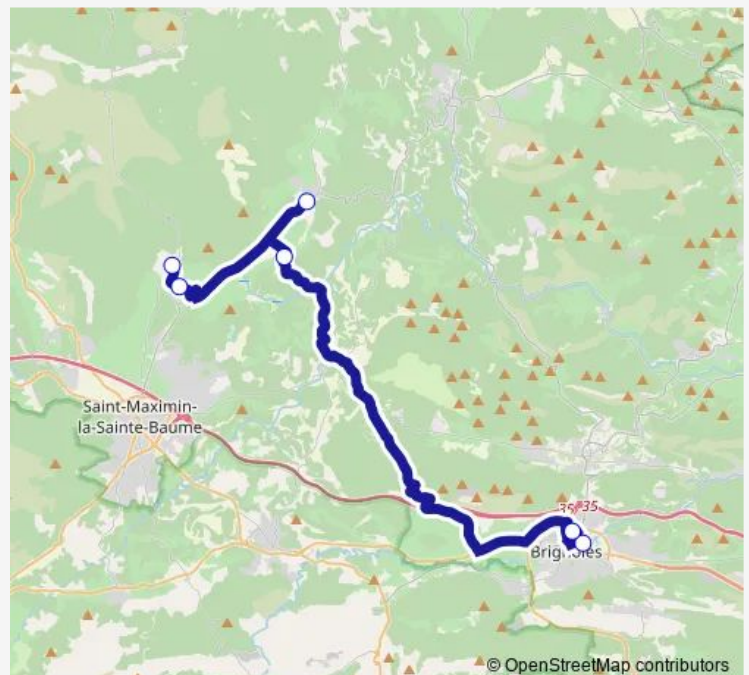

4 Chemins

La Verrerie

Route schedule

Place Clemenceau — La Verrerie

Monday 17:10-18:15

Tuesday 17:10-18:15

Wednesday 13:10

Thursday 17:10-18:15

Friday 17:10-18:15

Saturday —

Sunday —

Route info

Direction: Place Clemenceau

Stops: 6

Trip Duration: 1 hour 5 min

Direction

La Verrerie — Place Clemenceau

6 stops

[Open route schedule](#)

La Verrerie

4 Chemins

Stade

Hameau Saint Esteve

Lycee Raynouard

Place Clemenceau

Route schedule

La Verrerie — Place Clemenceau

Monday	06:50
Tuesday	06:50
Wednesday	06:50
Thursday	06:50
Friday	06:50
Saturday	—
Sunday	—

Route info

Direction: La Verrerie

Stops: 6

Trip Duration: 0 hour 54 min