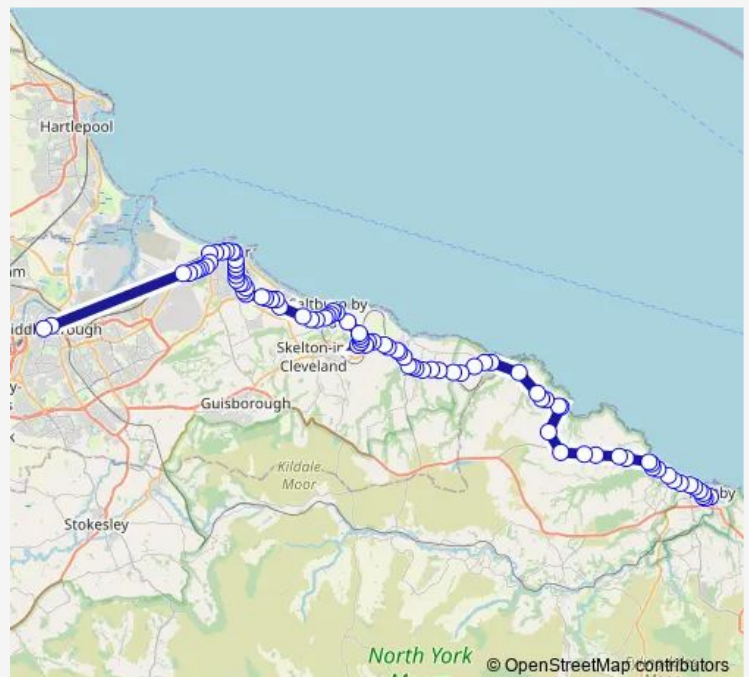

Thursday 17:37-22:43

Friday 17:34-22:43

Saturday 17:34-22:43

Sunday 17:37-22:42

Route info

Direction: Bus Stn Stand 2

Stops: 90

Trip Duration: 1 hour 47 min

■ X4A — Middlesbrough - Easington

Netterdale Close

Runswick Lane

War Memorial

Hinderwell School

Captain Cooks Close

Boulby Mine

Boulby Lane End