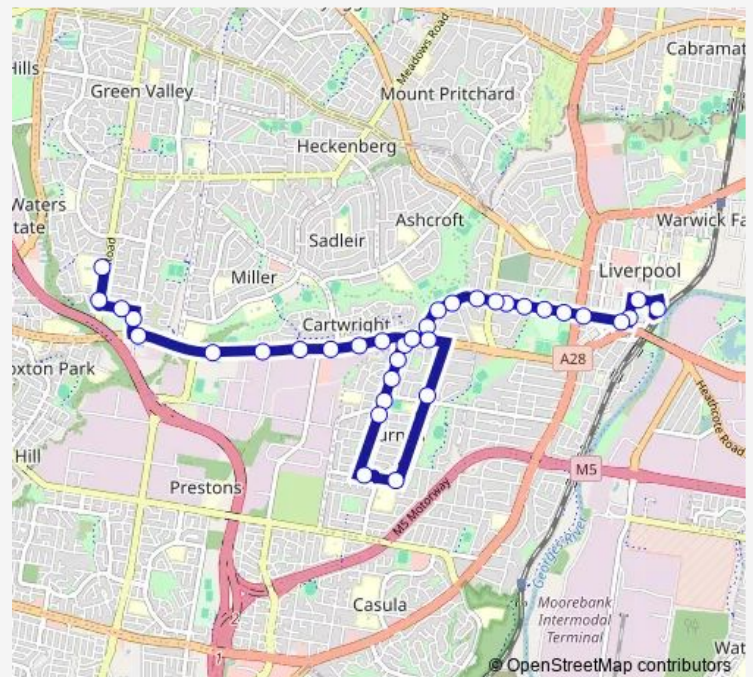

Phillips Park, Hill Rd

Hill Rd At Clingan Av

Hillview Pde After Hill Rd

Route schedule

Liverpool Station, Stand C — Hoxton Park High School

Monday 08:02

Tuesday 08:02

Wednesday 08:02

Thursday 08:02

Friday —

Saturday —

Sunday —

Route info

Direction: Liverpool Station, Stand C

Stops: 36

Trip Duration: 0 hour 35 min

1012 — Liverpool Station to Hoxton Park Ps

Hillview Pde Opp Lurnea High School

Webster Rd After Reilly St

Hoxton Park Rd At Lions Av

Hoxton Park Rd Before Hill Rd

Hoxton Park Rd Opp Balmain Rd

Hoxton Park Rd Before Cartwright Av