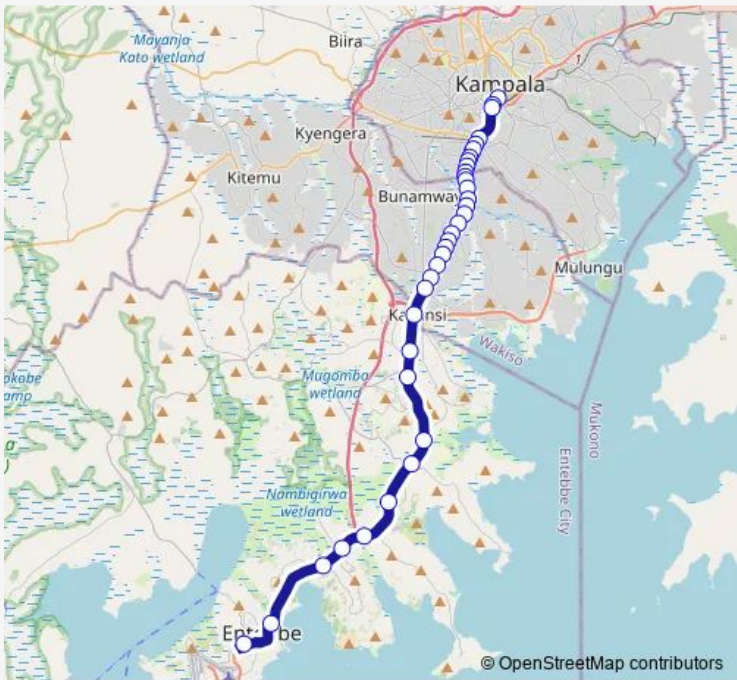

Bus Ic106 Entebbe Taxi Stage Nasser Road-Kitoro Taxi Park

[Go to website](#)

Direction
 Nakasero Market — Kitoro Taxi Park - Entebbe
 36 stops
[Open route schedule](#)

- Nakasero Market
- Clock Tower
- Pan-african Freedom Square - Usafi Market (Queen's Way)
- Kobil (Kibuye)
- Total (Najjanankumbi)
- Ulga (Najjanankumbi)
- Shell (Najjanankumbi)
- Super Oil (Najjanankumbi)
- Stella - Najjanankumbi
- Najjanankumbi - Zabba Supermarket
- Mk Clinic - Najja Nankumbi
- Freedom City Shopping Centre
- Namasuba Sign Post
- Total Petrol Station (Namasumba)
- Batabata - Bata Zana
- Hotel Explorer - Buganda Land Board Junction
- Millenium Hotel (Lubowa-entebbe Rd)
- Zana Stage
- Full Gospel Church - Zana Sign Post
- Lubowa Police Station
- Mogas Seguku

Route schedule
 Nakasero Market — Kitoro Taxi Park - Entebbe

Monday	06:30-19:00
Tuesday	06:30-19:00
Wednesday	06:30-19:00
Thursday	06:30-19:00
Friday	06:30-19:00
Saturday	06:30-19:00
Sunday	06:30-19:00

Route info
 Direction: Nakasero Market
 Stops: 36
 Trip Duration: 1 hour 28 min

Ic106 — Entebbe Taxi Stage Nasser Road-Kitoro Taxi Park **BusMaps**

Seguku Market

Seguku Sign Post

Mildmay Health Centre

Lweza Estate