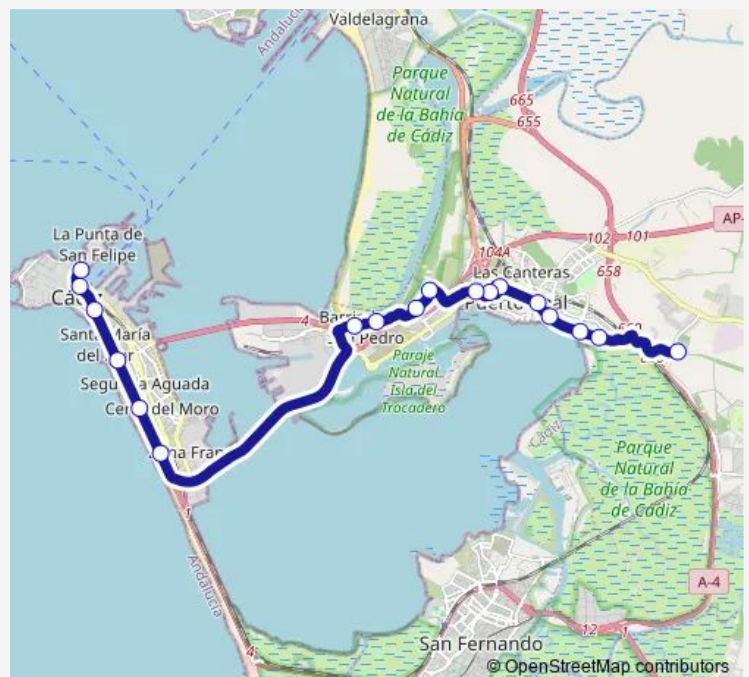

## Bus M-030 Cádiz-Río San Pedro-Campus Universitario-Puerto Real-Hospital

[Go to website](#)

### Route schedule

Hospital De Puerto Real — Plaza De España V

Monday	07:10-23:05
Tuesday	07:10-23:05
Wednesday	07:10-23:05
Thursday	07:10-23:05
Friday	07:10-23:05
Saturday	08:05-22:05
Sunday	08:05-22:05

### Route info

Direction: Hospital De Puerto Real

Stops: 18

Trip Duration: 0 hour 45 min

## Direction

Plaza De España V — Hospital De Puerto Real

17 stops

[Open route schedule](#)

Plaza De España V

Avda. Del Puerto-Edif. Trocadero

Puerta Tierra

Plaza Asdrúbal