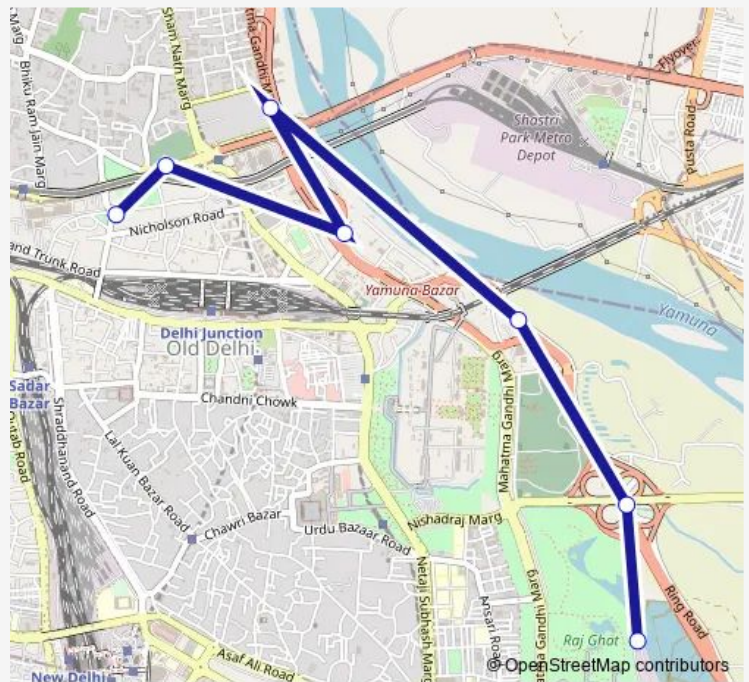

Bus 205linkstlup

[Go to website](#)

Direction

Mori Gate Terminal — Rajghat Depot

7 stops

[Open route schedule](#)

Mori Gate Terminal

Isbt Nityanand Marg

Yamuna Bazaar

Isbt Ring Road

Vijay Ghat By Pass

Geeta Colony Pul

Rajghat Depot

Route schedule

Mori Gate Terminal — Rajghat Depot

Monday 12:03-23:41

Tuesday 12:03-23:41

Wednesday 12:03-23:41

Thursday 12:03-23:41

Friday 12:03-23:41

Saturday 12:03-23:41

Sunday 12:03-23:41

Route info

Direction: Mori Gate Terminal

Stops: 7

Trip Duration: 0 hour 24 min

205linkstlup

BusMaps

205linkstlup Bus time schedules and route maps are available in an offline PDF at busmaps.com. Use the busmaps.com website to see live bus times, train schedule or subway schedule, and step-by-step directions for all public transit in Delhi