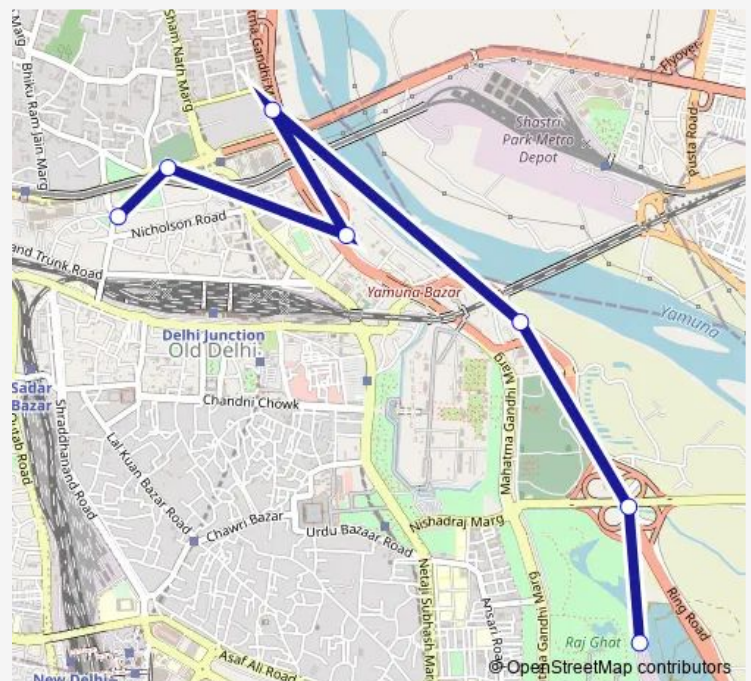

Bus 205linkstlup

[Go to website](#)

Direction

Mori Gate Terminal — Rajghat Depot

7 stops

[Open route schedule](#)

Mori Gate Terminal

Isbt Nityanand Marg

Yamuna Bazaar

Isbt Ring Road

Vijay Ghat By Pass

Geeta Colony Pul

Rajghat Depot

Route schedule

Mori Gate Terminal — Rajghat Depot

Monday 12:03-23:41

Tuesday 12:03-23:41

Wednesday 12:03-23:41

Thursday 12:03-23:41

Friday 12:03-23:41

Saturday 12:03-23:41

Sunday 12:03-23:41

Route info

Direction: Mori Gate Terminal

Stops: 7

Trip Duration: 0 hour 24 min

205linkstlup

BusMaps

205linkstlup Bus time schedules and route maps are available in an offline PDF at busmaps.com. Use the busmaps.com website to see live bus times, train schedule or subway schedule, and step-by-step directions for all public transit in Delhi