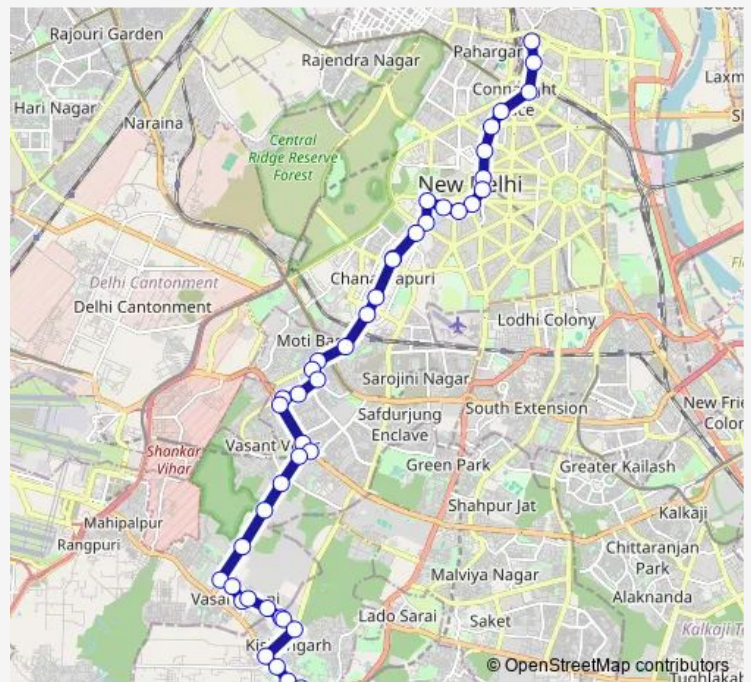

### Route schedule

New Delhi Railway Station Gate 2 — Chhattarpur Metro S

Monday 00:15-21:40

Tuesday 00:15-21:40

Wednesday 00:15-21:40

Thursday 00:15-21:40

Friday 00:15-21:40

Saturday 00:15-21:40

### Route info

Direction: New Delhi Railway Station Gate 2

Stops: 44

Trip Duration: 1 hour 24 min

■ 604up

Sangam Cinema

RK Puram Sec-7

R K Puram Sec-8