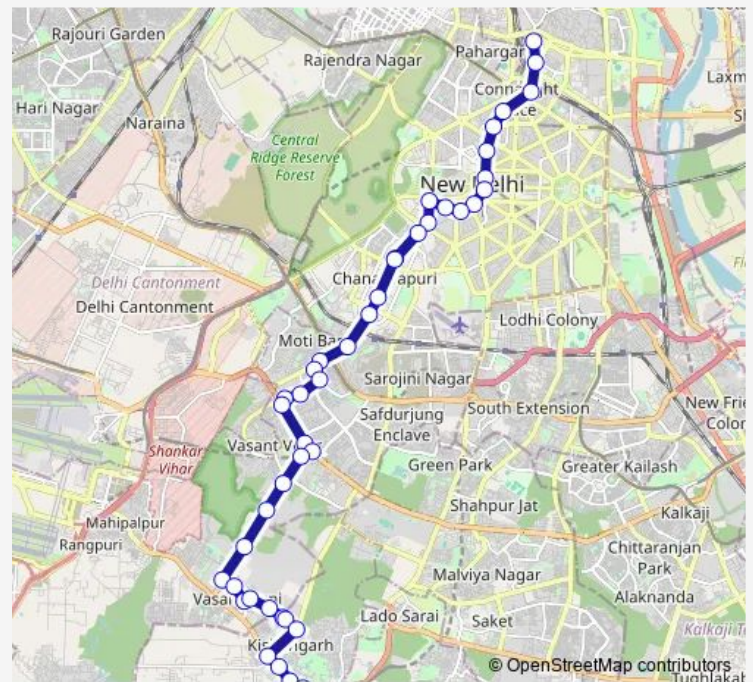

Moti Bagh 1

South Moti Bagh

R. K. Puram Sec-12

Route schedule

New Delhi Railway Station Gate 2 — Chhattarpur Metro S

Monday 00:15-21:40

Tuesday 00:15-21:40

Wednesday 00:15-21:40

Thursday 00:15-21:40

Friday 00:15-21:40

Saturday 00:15-21:40

Sunday 00:15-21:40

Route info

Direction: New Delhi Railway Station Gate 2

Stops: 44

Trip Duration: 1 hour 24 min