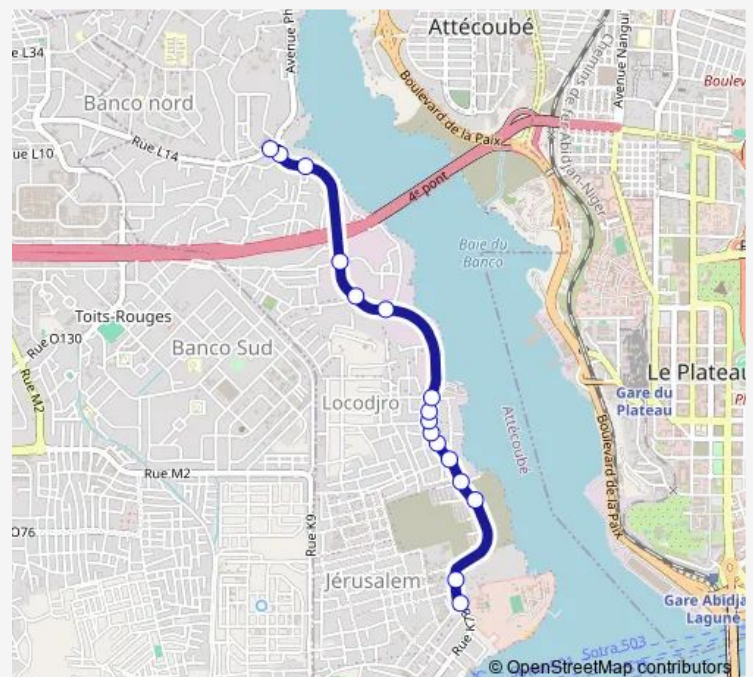

Bus woro woro : Locodjro ↔ Mossikro

[Go to website](#)

Direction

Gare Locodjro — Mossikro

16 stops

[Open route schedule](#)

Gare Locodjro

Maternité

Collège privé Oscad

Jean-Paul 2

Terrain en Haut

Dede

Commissariat du 28^e Arrondissement

Mossikro

Route schedule

Gare Locodjro — Mossikro

Monday 06:00

Tuesday 06:00

Wednesday 06:00

Thursday 06:00

Friday 06:00

Saturday 06:00

Sunday 06:00

Route info

Direction: Gare Locodjro

Stops: 16

Trip Duration: 0 hour 10 min

woro woro : Locodjro ↔ Mossikro

Direction

Mossikro — Gare Locodjro

17 stops

[Open route schedule](#)