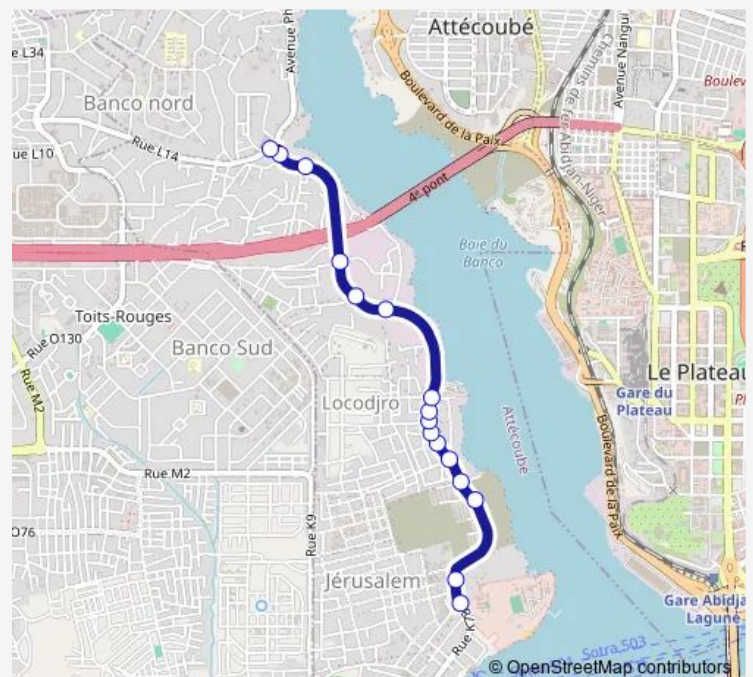

### Route schedule

Gare Locodjro — Mossikro

Monday 06:00

Tuesday 06:00

Wednesday 06:00

Thursday 06:00

Friday 06:00

Saturday 06:00

### Route info

Direction: Gare Locodjro

Stops: 16

Trip Duration: 0 hour 10 min

**woro woro : Locodjro ↔ Mossikro**

**BusMaps**

## Direction

Mossikro — Gare Locodjro

17 stops

[Open route schedule](#)

Mossikro

Commissariat du 28<sup>e</sup> Arrondissement

Dede

Sous le Pont