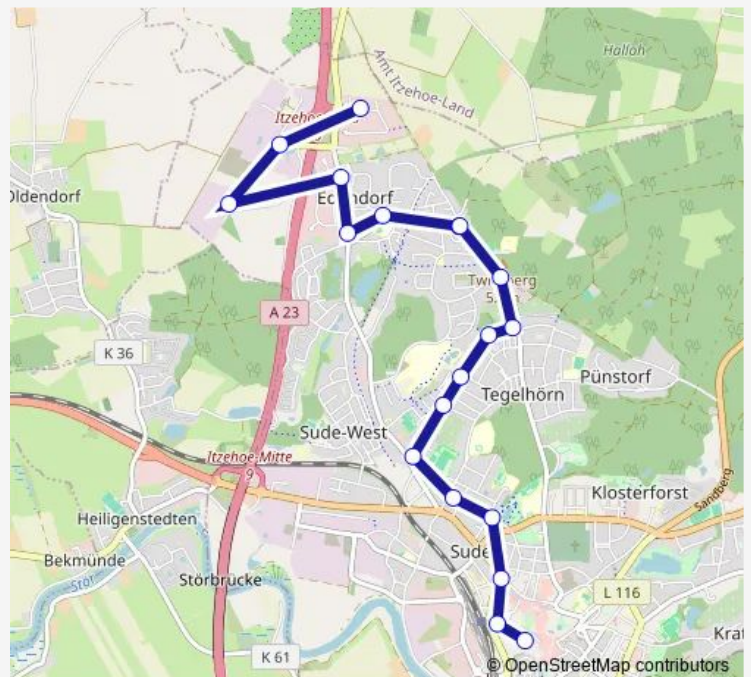

**Direction**

Itzehoe, Bachstraße (West) — Itzehoe, Zob

6 stops

[Open route schedule](#)

Itzehoe, Bachstraße (West)

Itzehoe, Bachstraße (Ost)

Itzehoe, Auguste-Viktoria-Schule

Itzehoe, Rathaus

## Route schedule

Itzehoe, Bachstraße (West) — Itzehoe, Zob

Monday	06:20-20:20
Tuesday	06:20-20:20
Wednesday	06:20-20:20
Thursday	06:20-20:20
Friday	06:20-20:20
Saturday	09:20-19:20
Sunday	09:20-19:20

## Route info

Direction: Itzehoe, Bachstraße (West)

Stops: 6

Trip Duration: 0 hour 9 min

## Direction

Itzehoe, Zob — Itzehoe, Marie-Curie-Ring

20 stops

[Open route schedule](#)

Itzehoe, Zob

Bf. Itzehoe (Viktoriastraße)

Itzehoe, Dithmarscher Platz

Itzehoe, Lornsenplatz