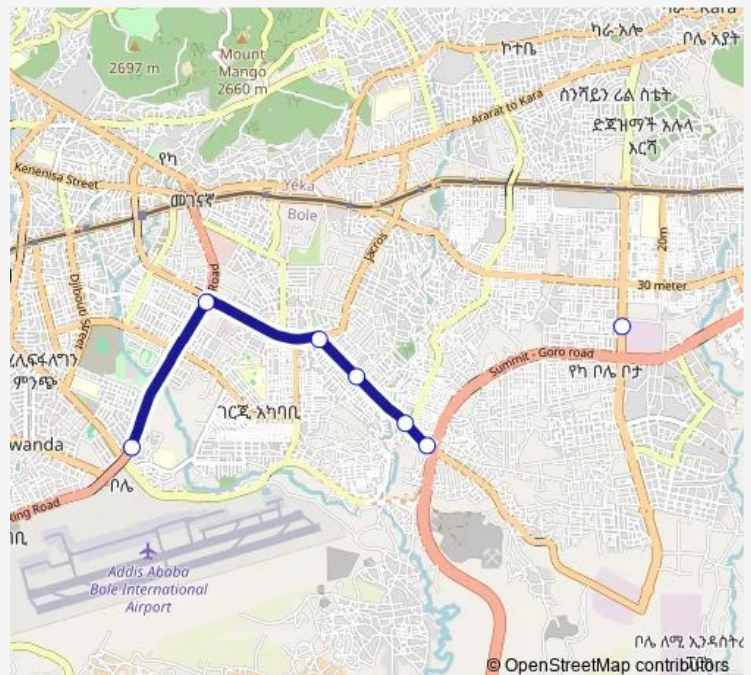

Jacros

Alem Ayew Building

Goro School

Goro

Summit

Route schedule

Bole Bridge — Summit

Monday 06:00

Tuesday 06:00

Wednesday 06:00

Thursday 06:00

Friday 06:00

Saturday 06:00

Sunday 06:00

Route info

Direction: Bole Bridge

Stops: 7

Trip Duration: 0 hour 42 min

Tx Bole 008 — Summit ↔ Bole Bridge (Minibus)

Direction

Summit — Bole Bridge

6 stops

[Open route schedule](#)

Summit

Goro

Alem Ayew Building

Gerji Mebrat hayle

Taxi Tera

Bole Bridge

Route schedule

Summit — Bole Bridge

Monday	06:00
Tuesday	06:00
Wednesday	06:00
Thursday	06:00
Friday	06:00
Saturday	06:00
Sunday	06:00