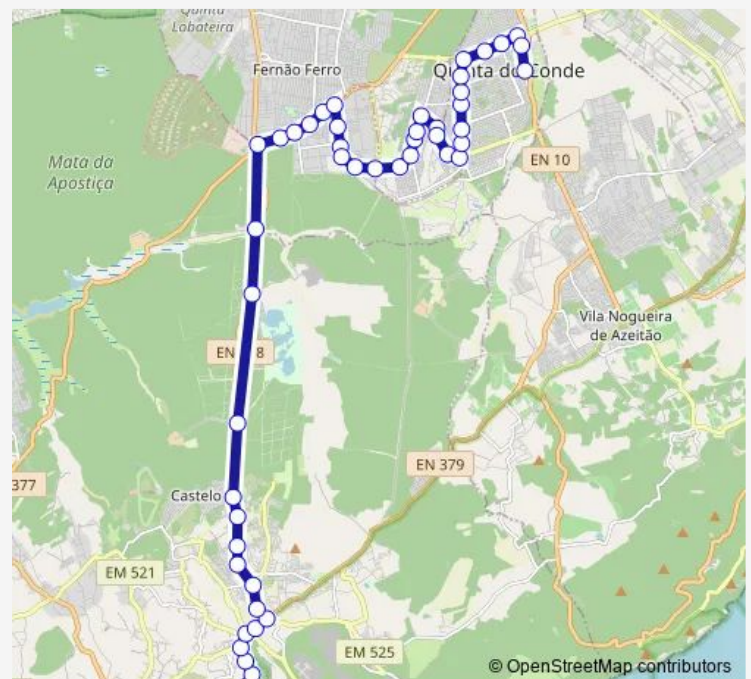

### Route schedule

Sesimbra (Terminal) — Qta Conde (R Norton Matos) Supermercado Plus

Monday	—
Tuesday	—
Wednesday	—
Thursday	—
Friday	—
Saturday	12:40
Sunday	12:40

### Route info

Direction: Sesimbra (Terminal)

Stops: 50

Trip Duration: 0 hour 45 min

■ 211 - Sesimbra - QTA DO Conde (Modelo) (via Fontainhas e Pinhal do General)

Casal Sapo (Estr M Grilo Fte Lte 1540)

Casal Sapo (Estr M Grilo) (X) R Juventude