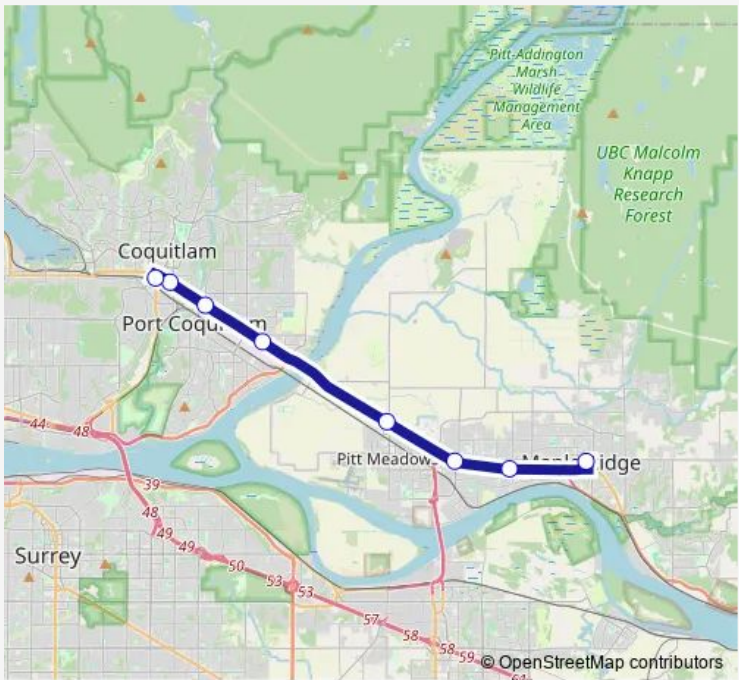

Bus R3 Lougheed Hwy

[Go to website](#)

Direction
 Haney Place @ Bay 8 — Coquitlam Central Station @ Bay 10
 8 stops
[Open route schedule](#)

- Haney Place @ Bay 8
- Westbound Lougheed Hwy @ Laity St
- Westbound Lougheed Hwy @ 203 St
- Westbound Lougheed Hwy @ Harris Rd
- Westbound Lougheed Hwy @ Ottawa St
- Westbound Lougheed Hwy @ Shaughnessy St
- Westbound Lougheed Hwy @ Westwood St
- Coquitlam Central Station @ Bay 10

Route schedule
 Haney Place @ Bay 8 — Coquitlam Central Station @ Bay 10

Monday	05:02-00:02 ⁺¹
Tuesday	05:02-00:02 ⁺¹
Wednesday	05:02-00:02 ⁺¹
Thursday	05:02-00:02 ⁺¹
Friday	05:02-00:02 ⁺¹
Saturday	05:05-00:04 ⁺¹
Sunday	05:00-24:00

Route info
 Direction: Haney Place @ Bay 8
 Stops: 8
 Trip Duration: 0 hour 28 min

■ R3 — Lougheed Hwy **BusMaps**

Direction

Coquitlam Central Station @ Bay 7 — Haney Place @ Bay 1

8 stops

[Open route schedule](#)

Coquitlam Central Station @ Bay 7

Eastbound Lougheed Hwy @ Westwood St

Eastbound Lougheed Hwy @ Shaughnessy St

Eastbound Lougheed Hwy @ Ottawa St

Eastbound Lougheed Hwy @ Harris Rd

Eastbound Lougheed Hwy @ 203 St