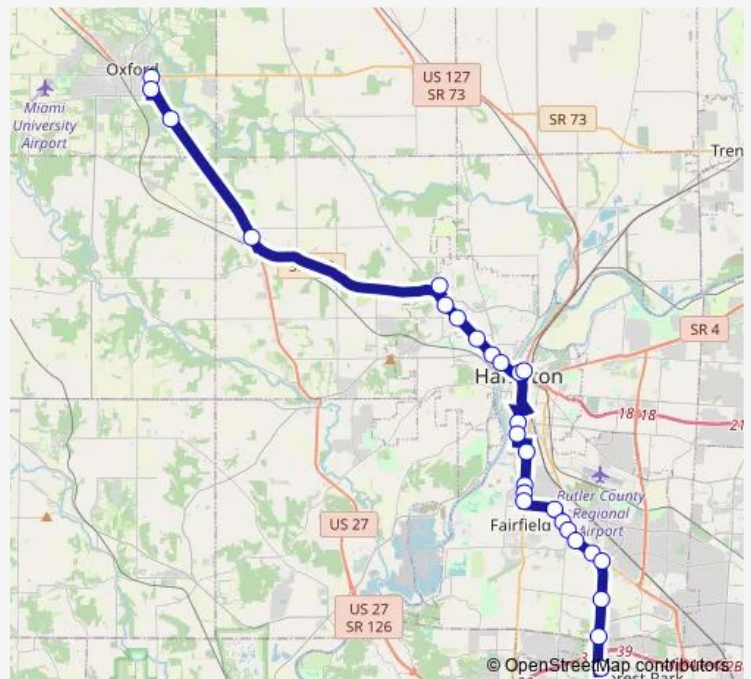

Pleasant & St Clair Nb

Pleasant & Fairview Nb

Miami U - Hamilton Nb

University & Grand Nb

3rd & Dayton Street Nb

Market Street Station - Area B

Main Street and D Street

Main and Eaton Street Nb

Main & Lawn Wb

Main St. and Mckinley Ave.

Main & Brookwood Wb

Route schedule

Forest Park Park & Ride — Miami Station C

Monday 08:05-21:55

Tuesday 08:05-21:55

Wednesday 08:05-21:55

Thursday 08:05-21:55

Friday 08:05-21:55

Saturday —

Sunday —

Route info

Direction: Forest Park Park & Ride

Stops: 30

Trip Duration: 1 hour 10 min

R3 — R3 - Oxford-Forest Park Connector

Kroger West Hamilton

Meijer/W. Hamilton Park & Ride - to Oxford

Island Lake Park Nb

Indian Trace Talawanda

Chestnut and Maple Street

Oak and Harris

Richard Hall