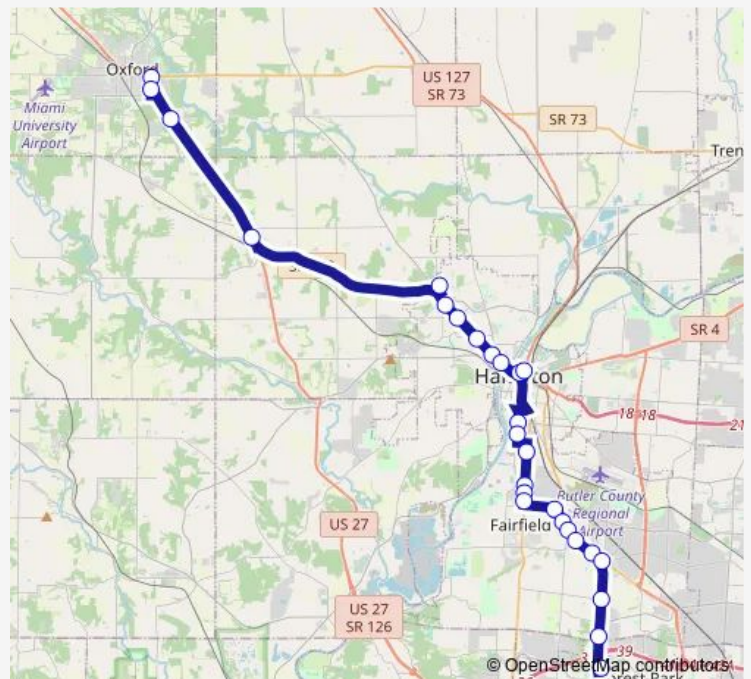

Pleasant & St Clair Nb

Pleasant & Fairview Nb

Miami U - Hamilton Nb

University & Grand Nb

3rd & Dayton Street Nb

Market Street Station - Area B

Main Street and D Street

Main and Eaton Street Nb

Main & Lawn Wb

Main St. and Mckinley Ave.

Main & Brookwood Wb

Route schedule

Forest Park Park & Ride — Miami Station C

Monday 08:05-21:55

Tuesday 08:05-21:55

Wednesday 08:05-21:55

Thursday 08:05-21:55

Friday 08:05-21:55

Saturday —

Sunday —

Route info

Direction: Forest Park Park & Ride

Stops: 30

Trip Duration: 1 hour 10 min

R3 — R3 - Oxford-Forest Park Connector

Kroger West Hamilton

Meijer/W. Hamilton Park & Ride - to Oxford

Island Lake Park Nb

Indian Trace Talawanda

Chestnut and Maple Street

Oak and Harris

Richard Hall