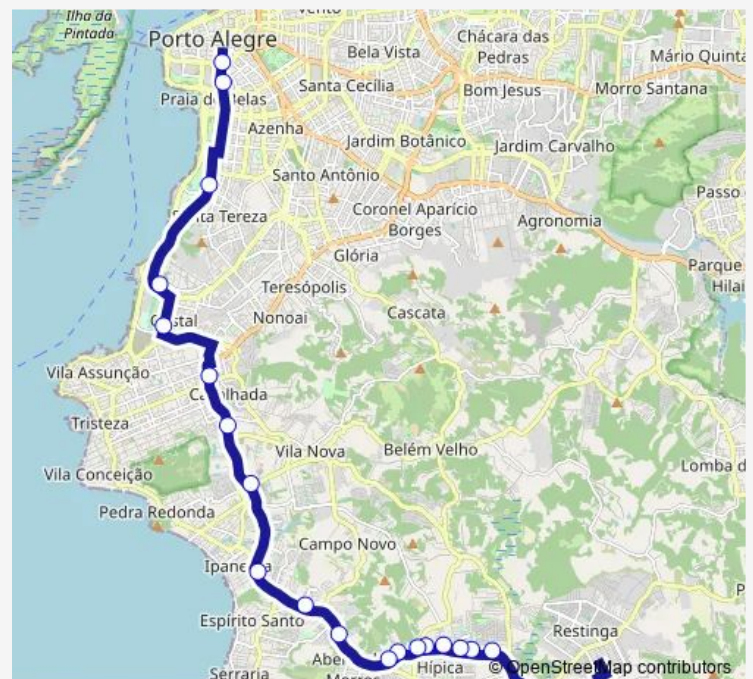

Wednesday 06:03-07:43

Thursday 06:03-07:43

Friday 06:03-07:43

Saturday —

Sunday —

Route info

Direction: Joao Antonio Silveira 80

Stops: 20

Trip Duration: 0 hour 44 min

R3 — Rapida / Nucleo Esperanca

Direction

Joao Pessoa 359 Viaduto Independencia — Joao Antonio Silveira 165

24 stops

[Open route schedule](#)

Joao Pessoa 359 Viaduto Independencia

Route schedule

Joao Pessoa 359 Viaduto Independencia — Joao Antonio Silveira 165

Monday 17:45-18:30

Tuesday 17:45-18:30

Wednesday 17:45-18:30

Thursday 17:45-18:30

Friday 17:45-18:30

Saturday —

Sunday —

Route info

Direction: Joao Pessoa 359 Viaduto Independencia

Stops: 24

Trip Duration: 0 hour 55 min

R3 Bus time schedules and route maps are available in an offline PDF at busmaps.com. Use the busmaps.com website to see live bus times, train schedule or subway schedule, and step-by-step directions for all public transit in Porto Alegre