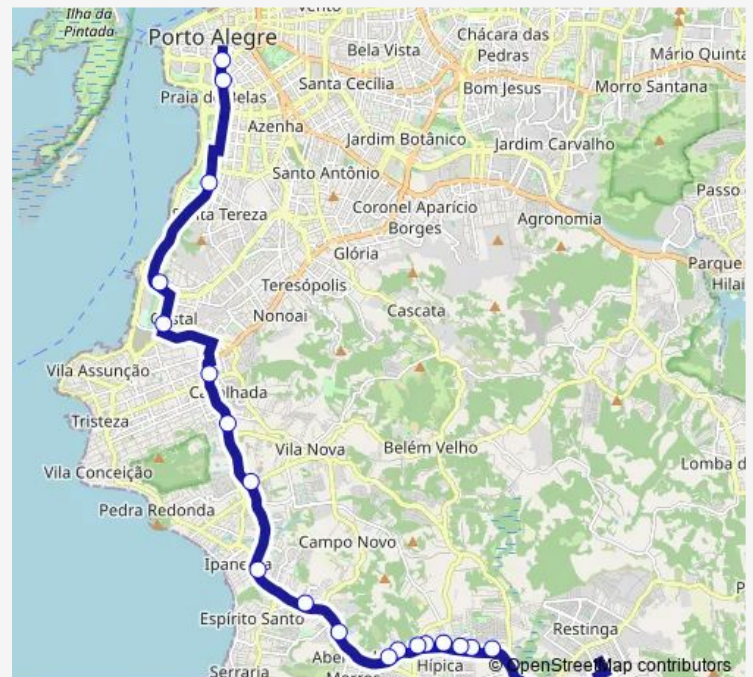

Wednesday 06:03-07:43

Thursday 06:03-07:43

Friday 06:03-07:43

Saturday —

Sunday —

Route info

Direction: Joao Antonio Silveira 80

Stops: 20

Trip Duration: 1 hour 0 min

R3 — Rapida / Nucleo Esperanca

Direction

Joao Pessoa 359 Viaduto Independencia — Joao Antonio Silveira 165

24 stops

[Open route schedule](#)

Joao Pessoa 359 Viaduto Independencia

Route schedule

Joao Pessoa 359 Viaduto Independencia — Joao Antonio Silveira 165

Monday 17:45-18:30

Tuesday 17:45-18:30

Wednesday 17:45-18:30

Thursday 17:45-18:30

Friday 17:45-18:30

Saturday —

Sunday —

Route info

Direction: Joao Pessoa 359 Viaduto Independencia

Stops: 24

Trip Duration: 0 hour 55 min

R3 Bus time schedules and route maps are available in an offline PDF at busmaps.com. Use the busmaps.com website to see live bus times, train schedule or subway schedule, and step-by-step directions for all public transit in Porto Alegre