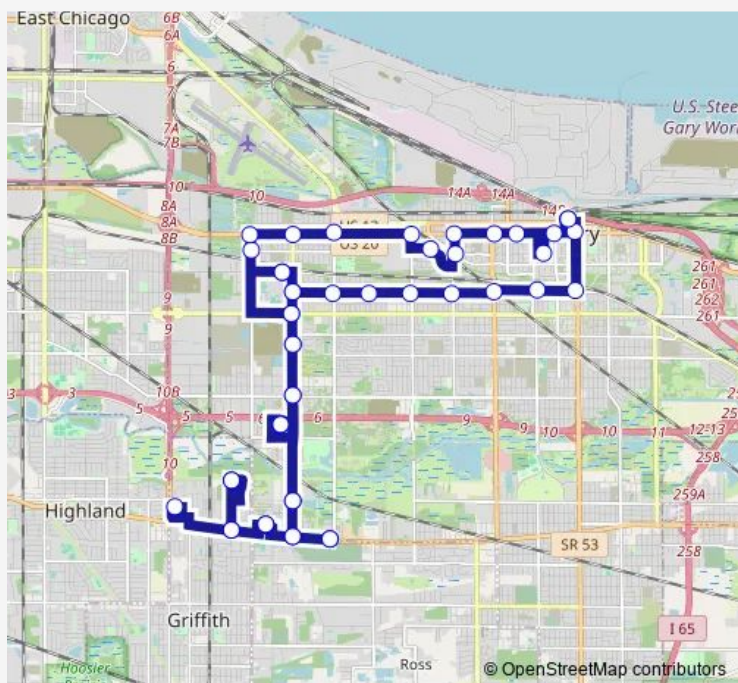

**Bus R3 Burr Street and Lake Ridge**

[Go to website](#)

**Direction**

Metro Center — Metro Center

47 stops

[Open route schedule](#)

Metro Center

5th & Broadway

Ridge Plaza

Park West Apartments

Arbogast Ave and Ridge Rd

**Route schedule**

Metro Center — Metro Center

Monday 05:30-19:30

Tuesday 05:30-19:30

Wednesday 05:30-19:30

Thursday 05:30-19:30

Friday 05:30-19:30

Saturday 10:00-17:00

Sunday —

**Route info**

Direction: Metro Center

Stops: 47

Trip Duration: 1 hour 58 min

**R3 — Burr Street and Lake Ridge**

Griffith Plaza

Arbogast Ave and Ridge Rd

Park West Apartments

Ridge Plaza

Goodwill Excel Center

Ridge & Burr

35th & Burr