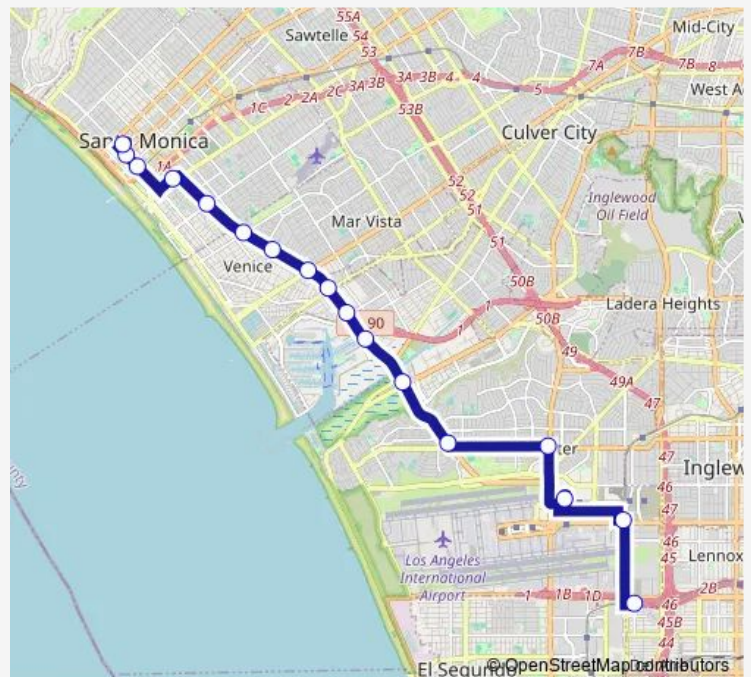

LAX NEW Transit CTR BAY 1

Manchester WB & Sepulveda Fs

Lincoln NB & Manchester Fs

Lincoln NB & Jefferson Fs

Lincoln NB & Mindanao Fs

Lincoln NB & Maxella Fs

Lincoln NB & Washington BL (VEN) Fs

Lincoln NB & Venice Ns

Aviation/LAX Station — Arizona EB & 5TH Ns

Monday 07:05-08:05

Tuesday 07:05-08:05

Wednesday 07:05-08:05

Thursday 07:05-08:05

Friday 07:05-08:05

Saturday —

Sunday —

Route info

Direction: Aviation/LAX Station

Stops: 17

Trip Duration: 1 hour 0 min

R3 — Lincoln Blvd/LAX Rapid

Direction

Arizona EB & 5TH Ns — Aviation/LAX Station

18 stops

Thursday 15:10-17:10

Friday 15:10-17:10

Saturday —

Sunday —

Route info

Direction: Arizona EB & 5TH Ns

Stops: 18

Trip Duration: 1 hour 15 min