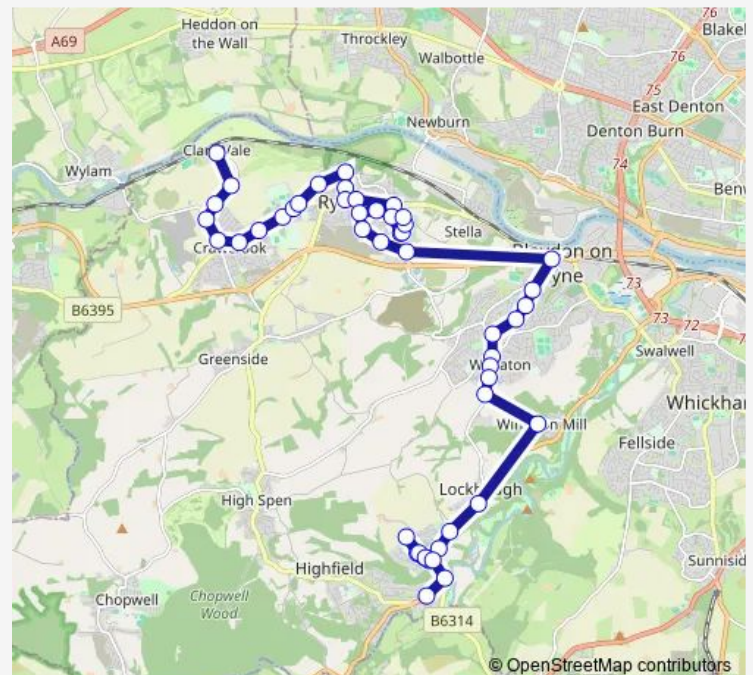

King Edward Road-War Memorial

King Edward Road-Tyne Gardens

Hexham Old Road-Clifton Close

Route schedule

Stannerford Road — Station Road - The Grove

Monday 06:58-17:06

Tuesday 06:58-17:06

Wednesday 06:58-17:06

Thursday 06:58-17:06

Friday 06:58-17:06

Saturday 07:01-17:06

Sunday —

Route info

Direction: Stannerford Road

Stops: 58

Trip Duration: 0 hour 58 min

Hexham Old Road-Cemetery

Cushy Cow Lane

Cushy Cow Lane

Route schedule

Stannerford Road — Station Road - The Grove

Monday 18:00-23:00

Tuesday 18:00-23:00

Wednesday 18:00-23:00

Thursday 18:00-23:00

Friday 18:00-23:00

Saturday 18:00-23:00

Sunday 07:00-23:00

Route info

Direction: Stannerford Road

Stops: 48

Trip Duration: 0 hour 41 min