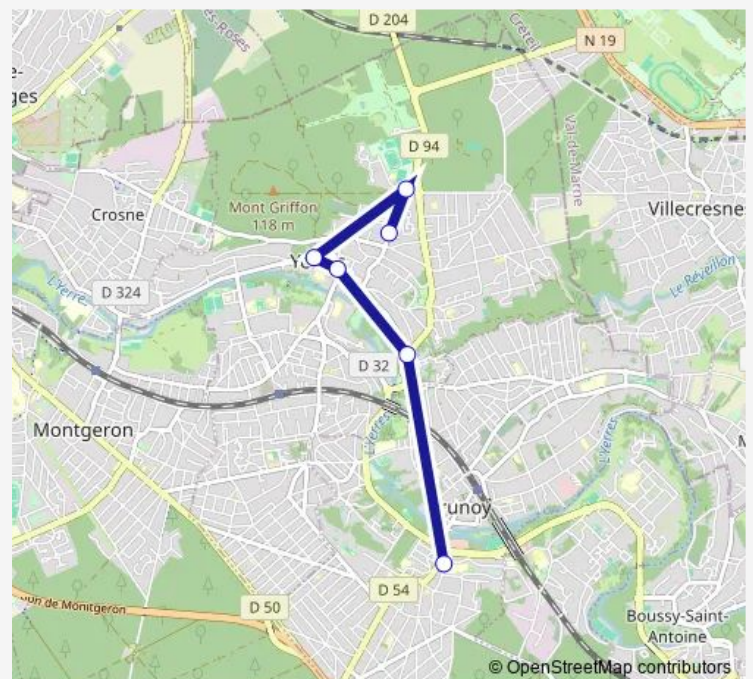

Direction

Rue de la Grange — Talma

6 stops

[Open route schedule](#)

Rue de la Grange

Les Arcades

Hôtel de Ville

Poste

Abbaye

Talma

Route schedule

Rue de la Grange — Talma

Monday —

Tuesday —

Wednesday 07:59

Thursday 07:59

Friday 07:59

Saturday —

Sunday —

Route info

Direction: Rue de la Grange

Stops: 6

Trip Duration: 0 hour 16 min

R3 Bus time schedules and route maps are available in an offline PDF at busmaps.com. Use the busmaps.com website to see live bus times, train schedule or subway schedule, and step-by-step directions for all public transit in Yerres