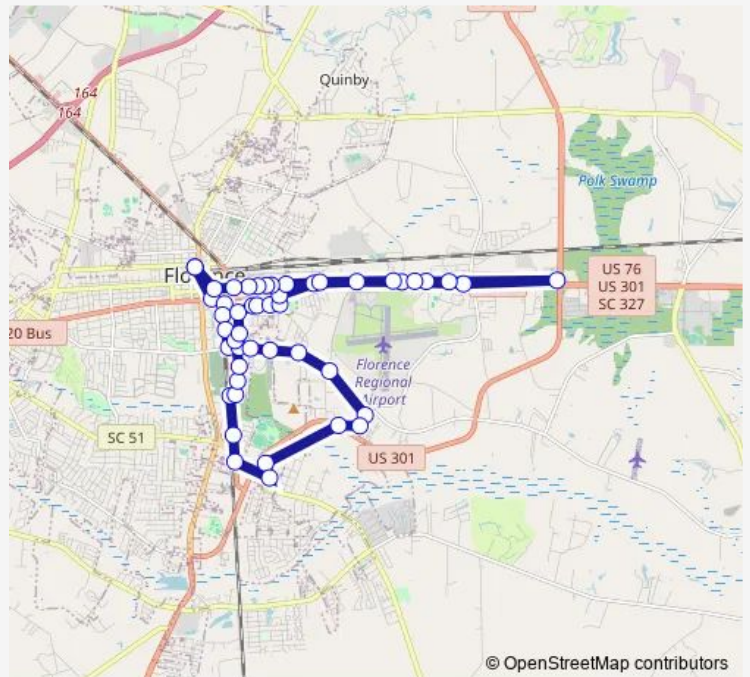

Bus R3 Florence Route 3

[Go to website](#)

Direction
 Florence Transit Center — Florence Transit Center
 48 stops
[Open route schedule](#)

- Florence Transit Center
- E. Palmetto St Mcleod Bldg (outbound)
- S. Barringer St & S. Church St.
- S. Barringer St & E. Elm St
- Courtney Mcginnis Graham Shelter
- E. National Cemetery Rd B&P Mart
- E. National Cemetery Rd & Jarott St
- E. National Cemetery Rd Veterans Affairs
- 924 E. National Cemetery Rd (across from Greystone Apts)
- E. National Cemetery Rd & Ranch Rd
- 1730 E. National Cemetery Rd
- 1327 Gilbert Dr & Allies Ct
- Gilbert Dr Mobile Home Park
- Freedom Blvd & Sunshine Ave
- Musc Women's Center
- Musc Florence
- Pamplico Hwy Bi Lo
- S. Church St & E. Rico Dr
- 1204 June Ln
- 1128 June Ln
- 1022 June Ln

Route schedule
 Florence Transit Center — Florence Transit Center

Monday	06:00-17:00
Tuesday	06:00-17:00
Wednesday	06:00-17:00
Thursday	06:00-17:00
Friday	06:00-17:00
Saturday	08:00-15:00
Sunday	—

Route info
 Direction: Florence Transit Center
 Stops: 48
 Trip Duration: 0 hour 59 min

S. Jeffords St ABC Store

Pee Dee Thrift Store (outbound)

Hwy 76 & S. Piedmont St (outbound)

E. Palmetto St across from N. Koppers Rd

E Palmetto St Scdmv

Flea Market

E. Palmetto St Budget Inn

E. Palmetto St across from S. Stadium Rd

E. Cheves St Mcleod 2

Pee Dee Mental Health

Florence Transit Center

R3 Bus time schedules and route maps are available in an offline PDF at busmaps.com. Use the busmaps.com website to see live bus times, train schedule or subway schedule, and step-by-step directions for all public transit in Florence