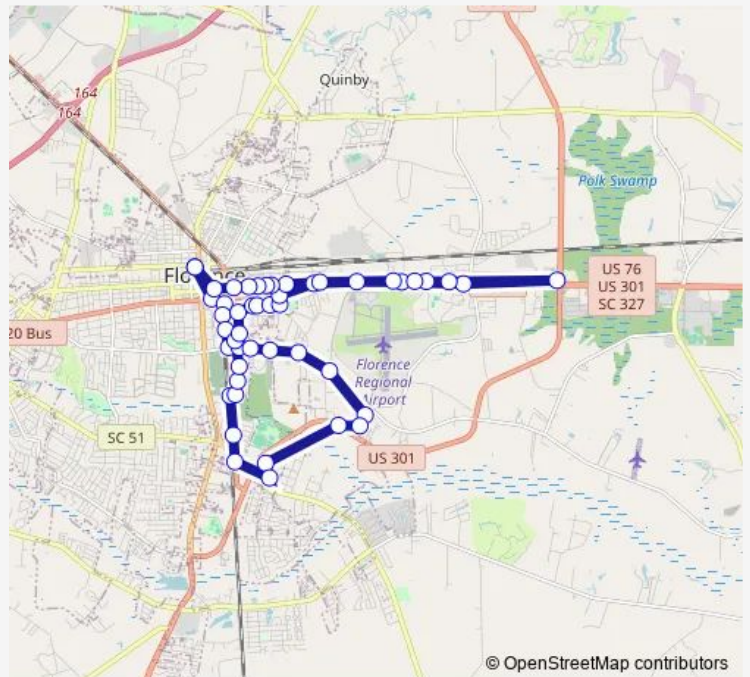

Bus R3 Florence Route 3

[Go to website](#)

Direction
 Florence Transit Center — Florence Transit Center
 48 stops
[Open route schedule](#)

- Florence Transit Center
- E. Palmetto St Mcleod Bldg (outbound)
- S. Barringer St & S. Church St.
- S. Barringer St & E. Elm St
- Courtney Mcginnis Graham Shelter
- E. National Cemetery Rd B&P Mart
- E. National Cemetery Rd & Jarott St
- E. National Cemetery Rd Veterans Affairs
- 924 E. National Cemetery Rd (across from Greystone Apts)
- E. National Cemetery Rd & Ranch Rd
- 1730 E. National Cemetery Rd
- 1327 Gilbert Dr & Allies Ct
- Gilbert Dr Mobile Home Park
- Freedom Blvd & Sunshine Ave
- Musc Women's Center
- Musc Florence
- Pamplico Hwy Bi Lo
- S. Church St & E. Rico Dr
- 1204 June Ln
- 1128 June Ln
- 1022 June Ln

Route schedule
 Florence Transit Center — Florence Transit Center

Monday	06:00-17:00
Tuesday	06:00-17:00
Wednesday	06:00-17:00
Thursday	06:00-17:00
Friday	06:00-17:00
Saturday	08:00-15:00
Sunday	—

Route info
 Direction: Florence Transit Center
 Stops: 48
 Trip Duration: 0 hour 59 min

S. Jeffords St ABC Store

Pee Dee Thrift Store (outbound)

Hwy 76 & S. Piedmont St (outbound)

E. Palmetto St across from N. Koppers Rd

E Palmetto St Scdmv

Flea Market

E. Palmetto St Budget Inn

E. Palmetto St across from S. Stadium Rd

E. Cheves St Mcleod 2

Pee Dee Mental Health

Florence Transit Center

R3 Bus time schedules and route maps are available in an offline PDF at busmaps.com. Use the busmaps.com website to see live bus times, train schedule or subway schedule, and step-by-step directions for all public transit in Florence