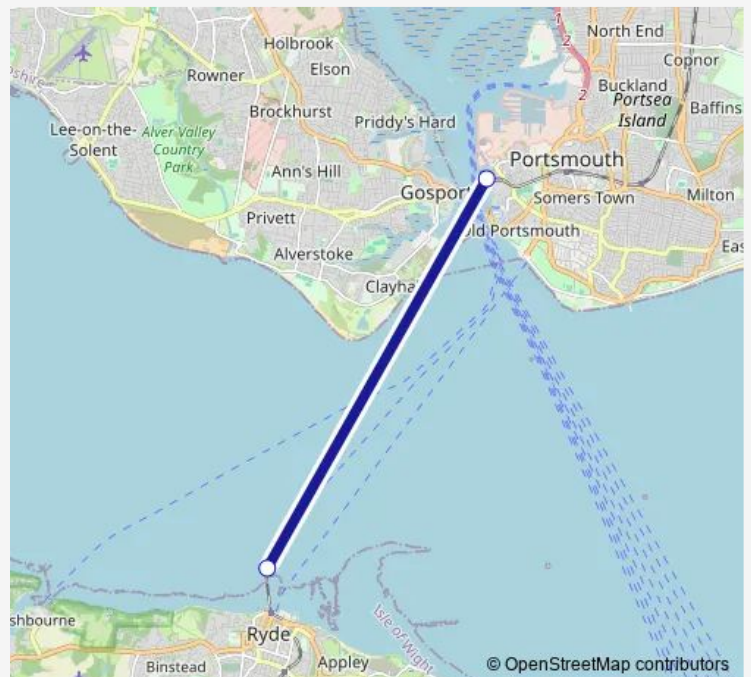

Ferry Ryde FastCat Portsmouth - Ryde Wightlink Fast Cat Foot Passenger Service

[Go to website](#)

Direction

Portsmouth Harbour Station Pier — Ryde Pier Head Ferry Terminal

2 stops

[Open route schedule](#)

Portsmouth Harbour Station Pier

Saturday 07:15-22:45

Sunday 07:15-22:45

Route info

Direction: Portsmouth Harbour Station Pier

Stops: 2

Trip Duration: 0 hour 22 min

■ Ryde FastCat — Portsmouth - Ryde Wightlink Fast Cat
Foot Passenger Service

Direction

Ryde Pier Head Ferry Terminal — Portsmouth Harbour Station Pier

2 stops

[Open route schedule](#)

Ryde Pier Head Ferry Terminal

Portsmouth Harbour Station Pier

Route schedule

Ryde Pier Head Ferry Terminal — Portsmouth Harbour Station Pier

Monday	05:40-23:10
Tuesday	05:40-23:10
Wednesday	05:40-23:10
Thursday	05:40-23:10
Friday	05:40-23:10
Saturday	07:45-23:10
Sunday	07:45-23:10

Route info

Direction: Ryde Pier Head Ferry Terminal

Stops: 2

Trip Duration: 0 hour 22 min