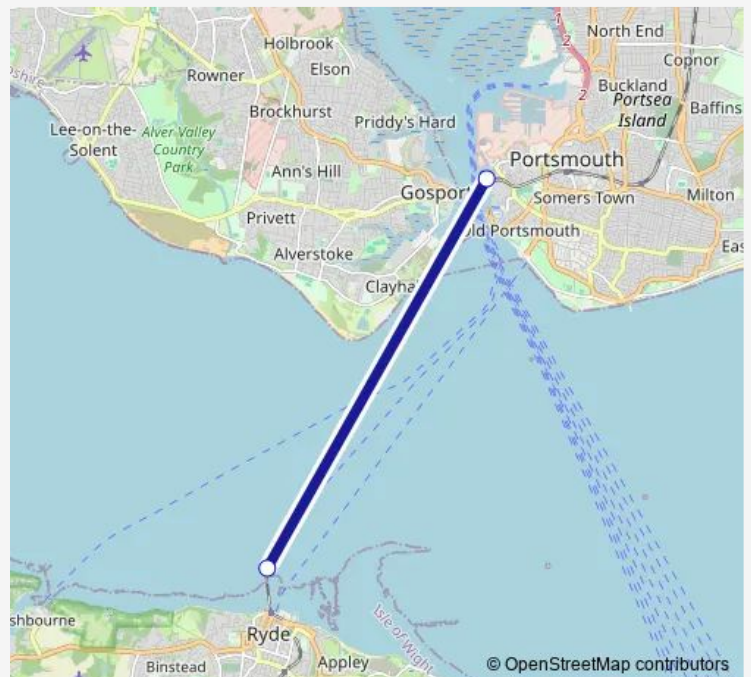

Ferry Ryde FastCat Portsmouth - Ryde Wightlink Fast Cat Foot Passenger Service

[Go to website](#)

Direction

Portsmouth Harbour Station Pier — Ryde Pier Head Ferry Terminal

2 stops

[Open route schedule](#)

Portsmouth Harbour Station Pier

Ryde Pier Head Ferry Terminal

Route schedule

Portsmouth Harbour Station Pier — Ryde Pier Head Ferry Terminal

Monday 05:15-22:45

Tuesday 05:15-22:45

Wednesday 05:15-22:45

Thursday 05:15-22:45

Friday 05:15-22:45

Saturday 07:15-22:45

Sunday 07:15-22:45

Route info

Direction: Portsmouth Harbour Station Pier

Stops: 2

Trip Duration: 0 hour 22 min

Direction

Ryde Pier Head Ferry Terminal — Portsmouth Harbour Station Pier

2 stops

[Open route schedule](#)

Ryde Pier Head Ferry Terminal

Portsmouth Harbour Station Pier

Route schedule

Ryde Pier Head Ferry Terminal — Portsmouth Harbour Station Pier

Monday	05:40-23:10
Tuesday	05:40-23:10
Wednesday	05:40-23:10
Thursday	05:40-23:10
Friday	05:40-23:10
Saturday	07:45-23:10
Sunday	07:45-23:10