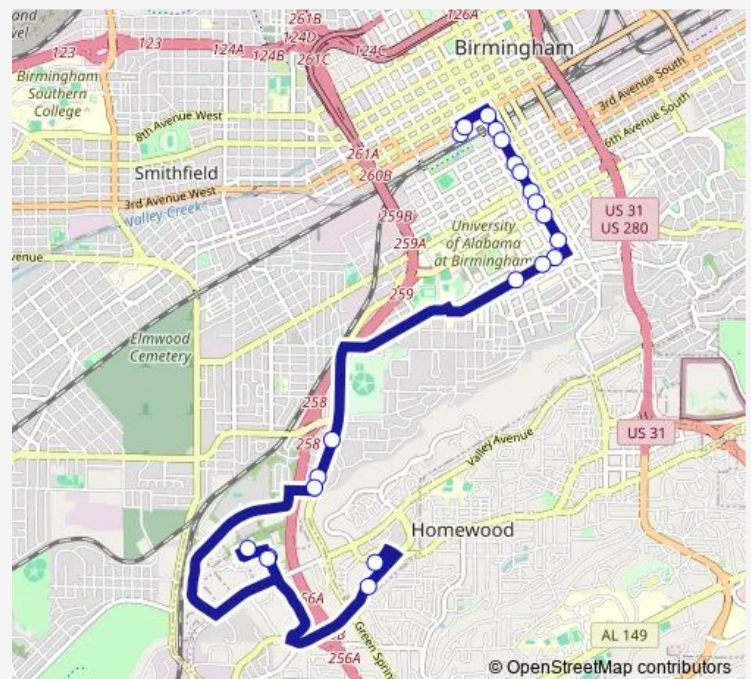

### Route schedule

Central Station — Palisades Shopping Center

Monday 07:30-09:05

Tuesday 07:30-09:05

Wednesday 07:30-09:05

Thursday 07:30-09:05

Friday 07:30-09:05

Saturday —

### Route info

Direction: Central Station

Stops: 22

Trip Duration: 0 hour 42 min

■ 14 Ex — Express

BusMaps

© OpenStreetMap contributors

**Direction**

20th St S &amp; 10th Ave S

20th St S &amp; University Blvd

20th St S &amp; 6th Ave S

1st Ave &amp; 19th St N

Central Station