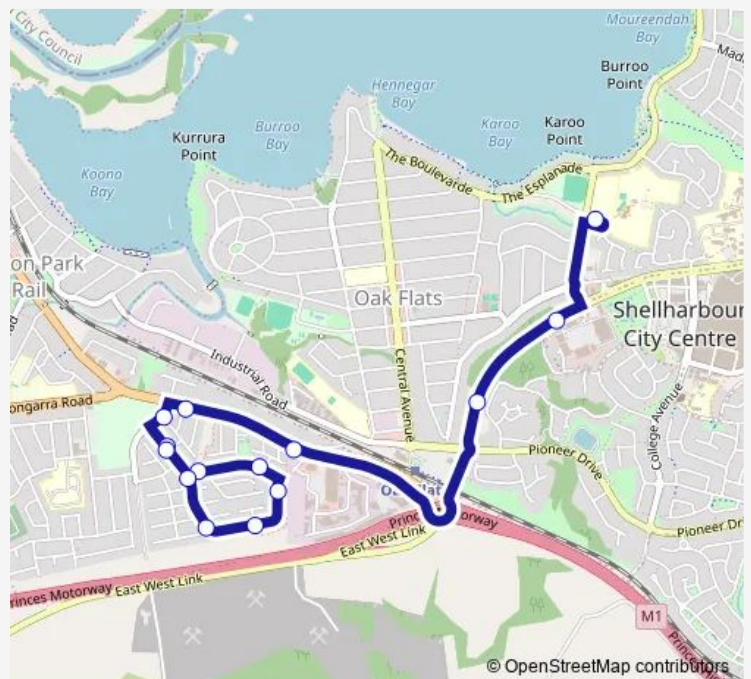

Woollybutt Dr Before Princes Hwy

Princes Hwy After Nehme Av

Princes Hwy Before Pioneer Dr

New Lake Entrance Rd After Pioneer Dr

New Lake Entrance Rd After Pioneer Dr

New Lake Entrance Rd Opp Stockland Retail Park

Balarang Public School, School Grounds

Route schedule

Jarrah Way At Sugargum St — Balarang Public School, School Grounds

Monday	07:40
Tuesday	07:40
Wednesday	07:40
Thursday	07:40
Friday	07:40
Saturday	—
Sunday	—

Route info

Direction: Jarrah Way At Sugargum St

Stops: 15

Trip Duration: 0 hour 15 min

Direction

Balarang Public School, School Grounds — Jarrah Way
Opp Sugargum St

14 stops

[Open route schedule](#)

Balarang Public School, School Grounds

Stockland Retail Park, New Lake Entrance Rd

New Lake Entrance Rd Before Pioneer Dr

Princes Hwy After Colden Dr

Princes Hwy Before Woollybutt Dr

Woollybutt Dr Before Jarrah Way