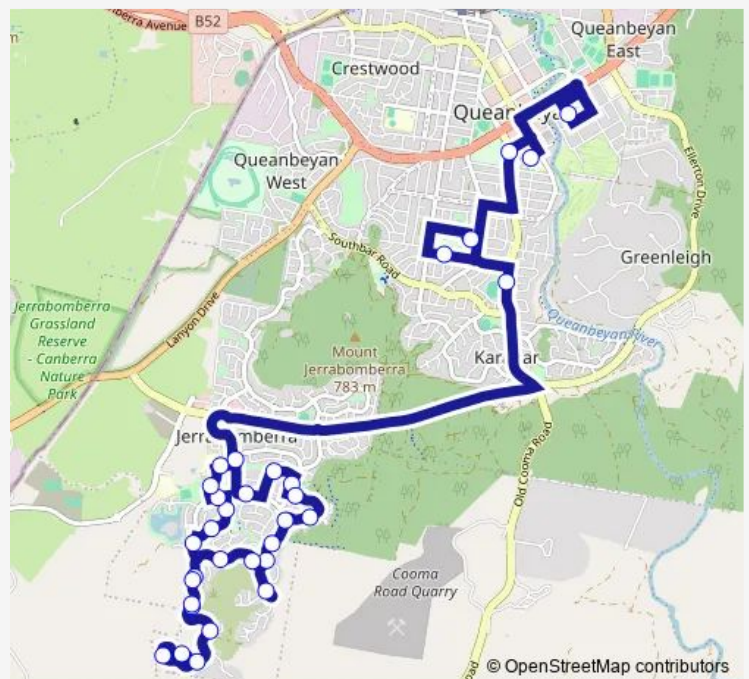

Brudenell Dr Before Redwood Av

Redwood Av After Brudenell Dr

Redwood Av At Lawson Pl

Bicentennial Dr At Redwood Av

Bicentennial Dr After Dennis Pl

Bicentennial Dr At Nicholii Loop

Bicentennial Dr After Balcombe St

30 Waterfall Dr

Waterfall Dr After Tamarind Pl

### Route schedule

Jerrabomberra Pkwy After Brudenell Dr — Queanbeyan Public School, Isabella St

|           |       |
|-----------|-------|
| Monday    | 08:05 |
| Tuesday   | 08:05 |
| Wednesday | 08:05 |
| Thursday  | 08:05 |
| Friday    | 08:05 |
| Saturday  | —     |
| Sunday    | —     |

### Route info

Direction: Jerrabomberra Pkwy After Brudenell Dr

Stops: 32

Trip Duration: 0 hour 48 min

S172 — Jerrabomberra to St Gregorys Primary via Letchworth

Bicentennial Dr After Mariners Ct

Forest Dr Before Stromlo Pl