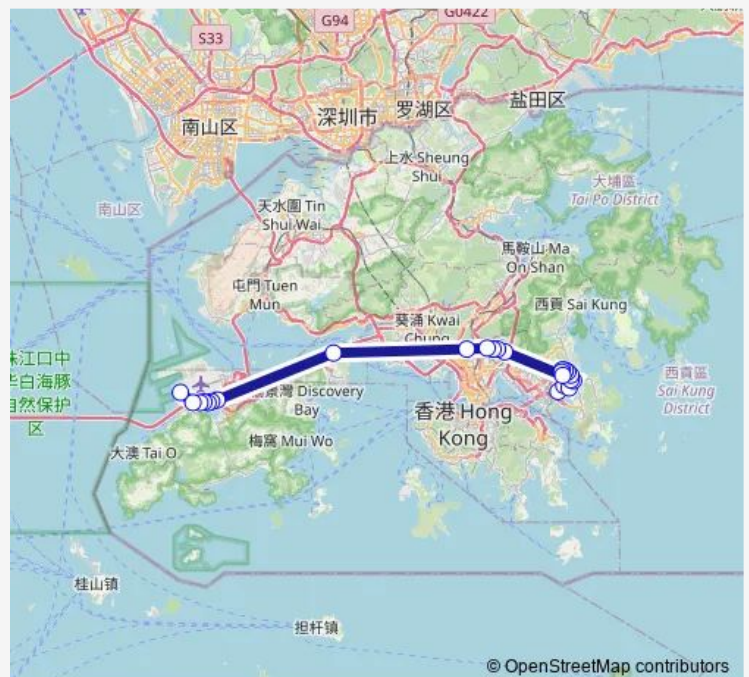

[Ctb] Verbena Heights, PO Hong Road[[Kmb+Ctb] Verbena Heights/<Br>Verbena Heights, PO Hong Road[[Kmb] Verbena Heights

[Ctb] PO Hong Park, PO Hong Road[[Kmb+Ctb] PO Hong Park/<Br>Po Hong Park, PO Hong Road[[Kmb] PO Hong Park

**Route schedule**

[Ctb] TIU Keng Leng Station[[Kmb] TIU Keng Leng Station — [Ctb] Aircraft Maintenance Area

Monday	06:00-06:25
Tuesday	06:00-06:25
Wednesday	06:00-06:25
Thursday	06:00-06:25
Friday	06:00-06:25
Saturday	06:00-06:25
Sunday	06:00-06:25

**Route info**

Direction: [Ctb] TIU Keng Leng Station[[Kmb] TIU Keng Leng Station

Stops: 24

Trip Duration: 1 hour 46 min

[Ctb] Diamond Hill Station, Lung Cheung Road[[Kmb+Ctb] Diamond Hill Station/<Br>Diamond Hill Station, Lung Cheung Road[[Kmb] Diamond Hill Station