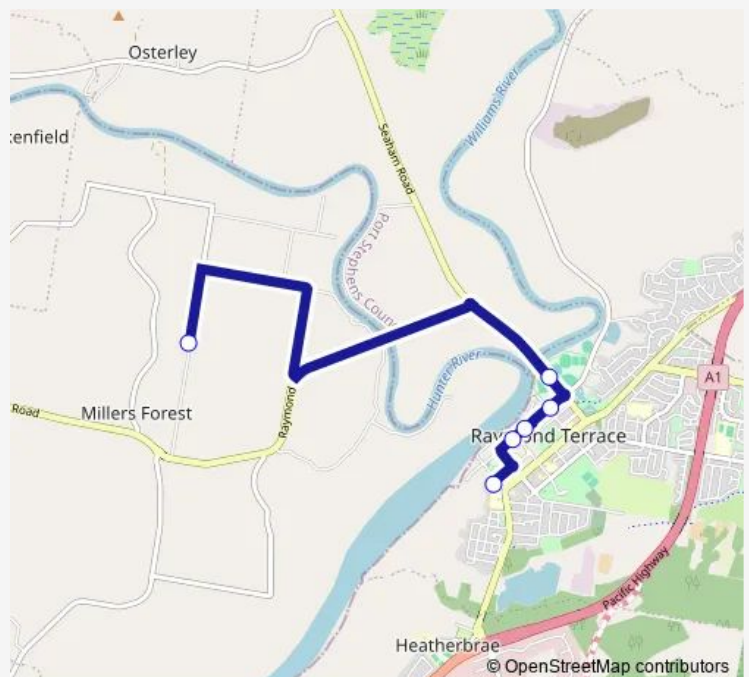

School Bus 0050 Millers Forest PS to Raymond Terrace Ps

[Go to website](#)

Direction

Millers Forest Public School, Martins Wharf Rd — Raymond Terrace Primary School, Sturgeon St

6 stops

[Open route schedule](#)

Millers Forest Public School, Martins Wharf Rd

King Park Sporting Complex, Seaham Rd

Port Stephens St At Kangaroo St

Raymond Terrace Market Place, Port Stephens St

Raymond Terrace Community Centre, Port Stephens St

Raymond Terrace Primary School, Sturgeon St

Route schedule

Millers Forest Public School, Martins Wharf Rd — Raymond Terrace Primary School, Sturgeon St

Monday	14:50
Tuesday	14:50
Wednesday	14:50
Thursday	14:50
Friday	14:50
Saturday	—
Sunday	—

Route info

Direction: Millers Forest Public School, Martins Wharf Rd

Stops: 6

Trip Duration: 0 hour 12 min

0050 — Millers Forest PS to Raymond Terrace Ps

0050 School Bus time schedules and route maps are available in an offline PDF at busmaps.com. Use the busmaps.com website to see live bus times, train schedule or subway schedule, and step-by-step directions for all public transit in Maitland