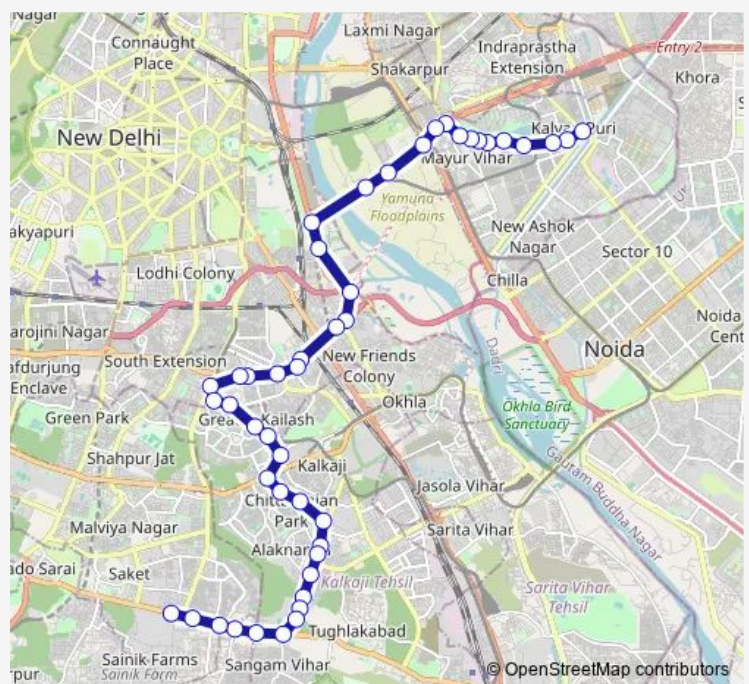

Maharani Bagh (Ashram)

Nehru Nagar

Sri Niwaspuri / PG DAV College Lajpat Nagar

Route schedule

Kalyan Puri Terminal — Ambedkar Nagar Terminal / Dip-sar

Monday 05:31-18:56

Tuesday 05:31-18:56

Wednesday 05:31-18:56

Thursday 05:31-18:56

Friday 05:31-18:56

Saturday 05:31-18:56

Sunday 05:31-18:56

Route info

Direction: Kalyan Puri Terminal

Stops: 46

Trip Duration: 1 hour 33 min

311down

BusMaps

Lajpat Nagar Ring Road

Gupta Market

Gupta Market

Central School

Central School (Kv)

Lady Shri Ram College