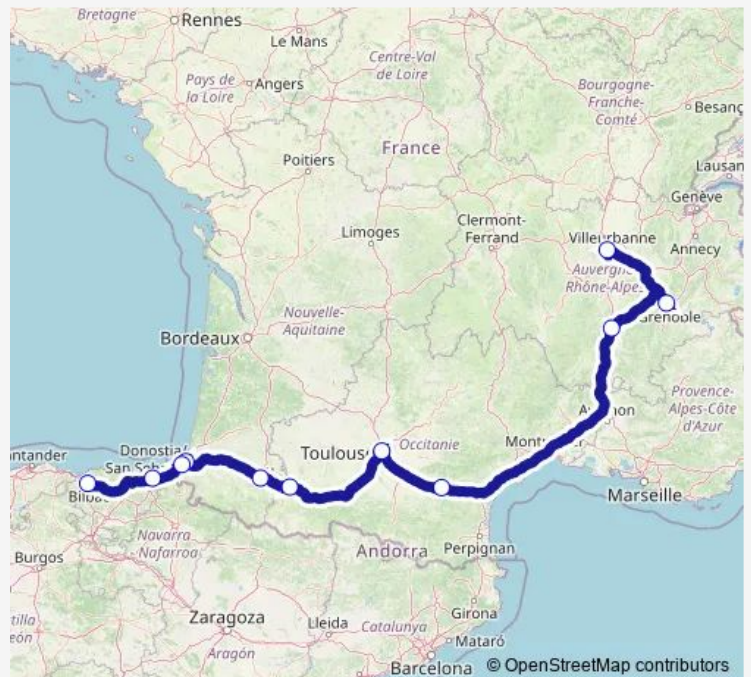

Valence (Central Bus Station)

Carcassonne

Toulouse (Central Bus Station Pierre Sémard)

Tarbes (Avenue Pierre de Coubertin)

Pau

Bayonne (Quai de Lesseps)

Biarritz (Halle Iraty)

San Sebastian / Donostia (Bus Station)

Saturday 20:00-21:00

Sunday 20:00-21:00

**Route info**

Direction: Lyon (Perrache Bus Station)

Stops: 11

Trip Duration: 15 hour 50 min

FlixBus N716 — Lyon - Toulouse - Bilbao

## Direction

Bilbao (Bus Station) — Lyon (Perrache Bus Station)

11 stops

[Open route schedule](#)

Bilbao (Bus Station)

San Sebastian / Donostia (Bus Station)

Biarritz (Halle Iraty)

Bayonne (Quai de Lesseps)

Pau

Tarbes (Avenue Pierre de Coubertin)

Toulouse (Central Bus Station Pierre Sémard)

Carcassonne

Valence (Central Bus Station)

Grenoble (Central Bus Station)

Lyon (Perrache Bus Station)