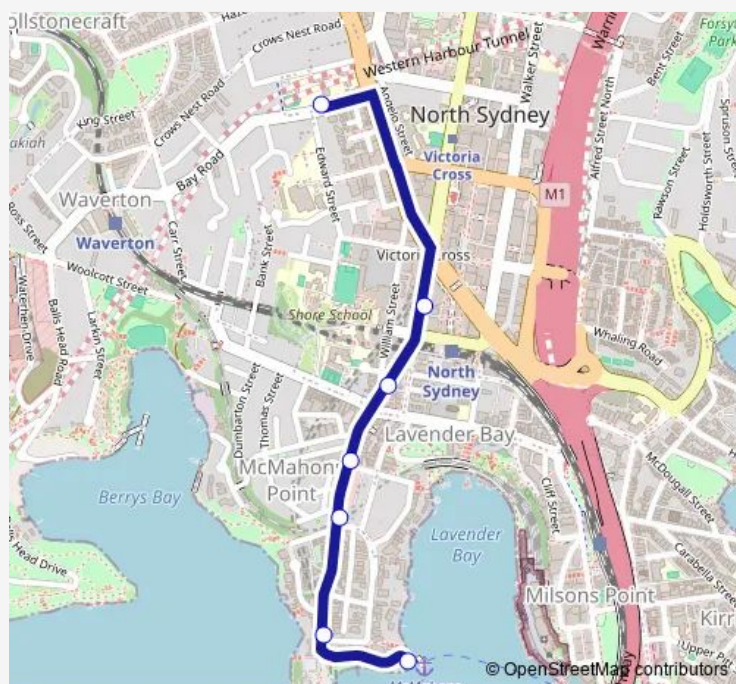

School Bus 667w North Sydney Demonstration School to McMahons Point

[Go to website](#)

Direction

North Sydney Demonstration School, Bay Rd — McMahons Point Wharf, Henry Lawson Av

7 stops

[Open route schedule](#)

North Sydney Demonstration School, Bay Rd

Miller St Before Blue St

Blues Point Rd Before Lavender St

Blues Point Rd At King George St

Blues Point Rd At East Crescent St

Blues Point Rd At Warung St

McMahons Point Wharf, Henry Lawson Av

Route schedule

North Sydney Demonstration School, Bay Rd — McMahons Point Wharf, Henry Lawson Av

Monday	15:16
Tuesday	15:16
Wednesday	15:16
Thursday	15:16
Friday	15:16
Saturday	—
Sunday	—

Route info

Direction: North Sydney Demonstration School, Bay Rd

Stops: 7

Trip Duration: 0 hour 11 min

667w — North Sydney Demonstration School to McMahons Point

667w School Bus time schedules and route maps are available in an offline PDF at busmaps.com. Use the busmaps.com website to see live bus times, train schedule or subway schedule, and step-by-step directions for all public transit in Sydney