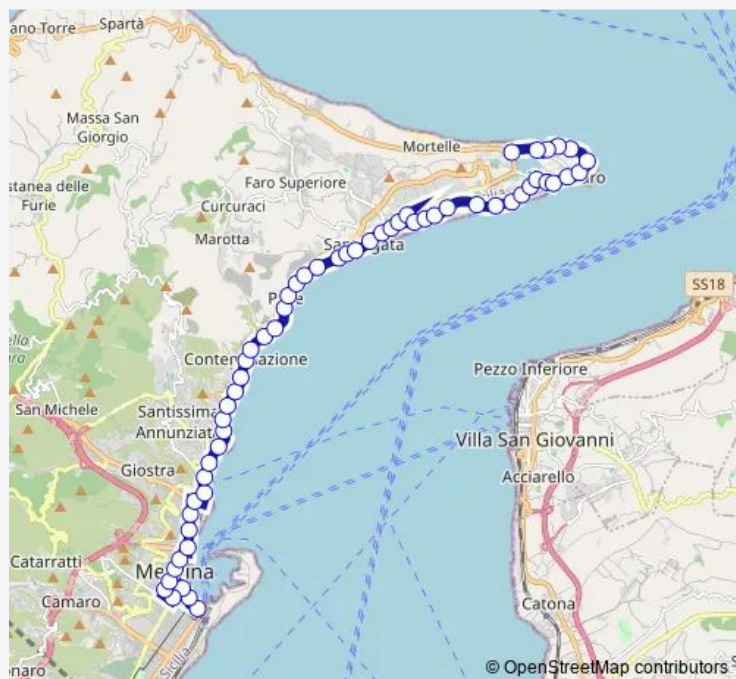

### Direction

undefined — undefined

0 stops

[Open route schedule](#)

### Route schedule

undefined — undefined

Monday	03:00-02:45 <sup>+1</sup>
Tuesday	03:45-02:45 <sup>+1</sup>
Wednesday	03:45-02:45 <sup>+1</sup>
Thursday	03:45-02:45 <sup>+1</sup>
Friday	03:45-02:45 <sup>+1</sup>
Saturday	03:45-02:45 <sup>+1</sup>
Sunday	03:45-02:00 <sup>+1</sup>

### Route info

Direction:

Stops: 0

Trip Duration: – min

79N — Ist. Marino - Notturno

## Direction

Torre Faro, istituto Marino — P.zza della Repubblica

45 stops

[Open route schedule](#)

Torre Faro, istituto Marino

Ganzirri - via C. Pompea - 2095

Ganzirri - via C. Pompea - 2055

Ganzirri - via C. Pompea - 382