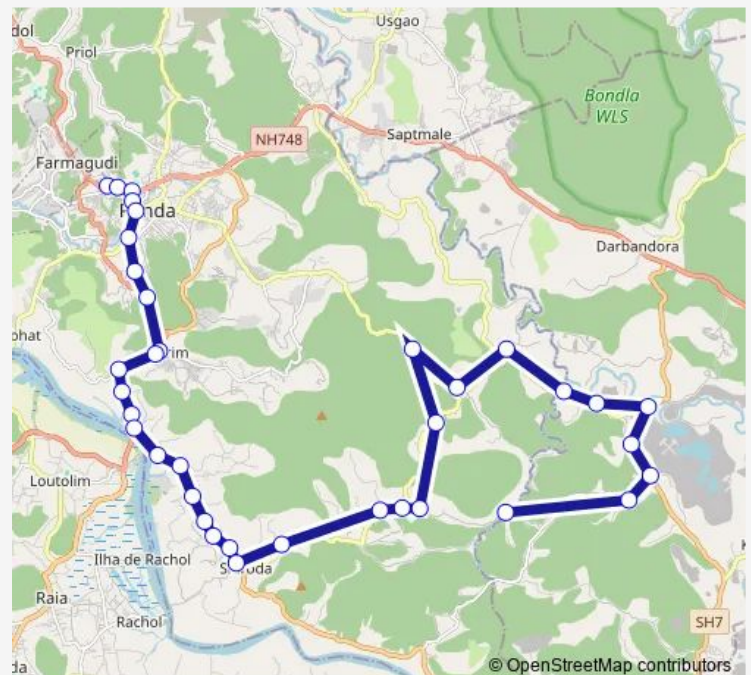

Bori Sanquar

Saibaba Temple

Borim

Borim Bridge

Old Borim Bridge

Tarvale

Vazem

Ayurvedic College

Baikade

RIT College Stop

Shiroda KTC Bus Stand

Route schedule

Ponda KTC Bus Stand — Kamorcond

Monday 13:15

Tuesday 13:15

Wednesday 13:15

Thursday 13:15

Friday 13:15

Saturday 13:15

Sunday 13:15

Route info

Direction: Ponda KTC Bus Stand

Stops: 36

Trip Duration: 1 hour 15 min