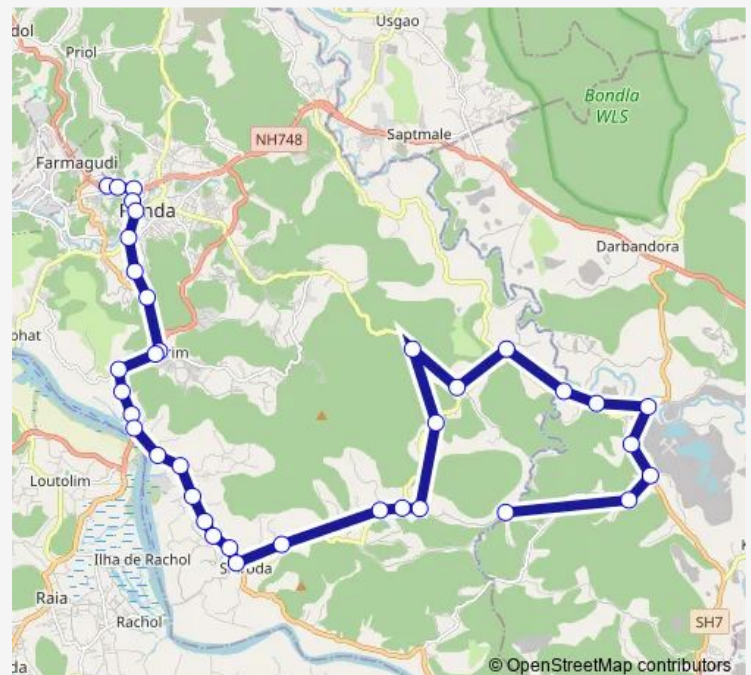

Bori Sanquar

Saibaba Temple

Borim

Borim Bridge

Old Borim Bridge

Tarvale

Vazem

Ayurvedic College

Baikade

RIT College Stop

Shiroda KTC Bus Stand

Route schedule

Ponda KTC Bus Stand — Kamorcond

Monday 13:15

Tuesday 13:15

Wednesday 13:15

Thursday 13:15

Friday 13:15

Saturday 13:15

Sunday 13:15

Route info

Direction: Ponda KTC Bus Stand

Stops: 36

Trip Duration: 1 hour 15 min