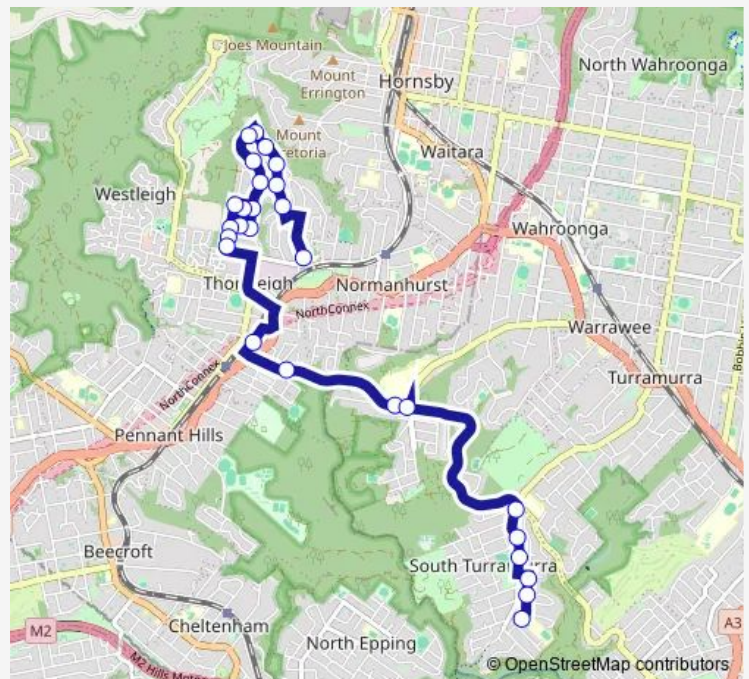

Central Av Before Parkes St

The Comenarra Pkwy At Butterfield St

The Comenarra Pkwy Opp Browns Rd

Wahroonga Adventist School, The Comenarra Pkwy

Route schedule

Dartford Rd Opp Normanhurst West Public School — Turramurra High School, Maxwell St

Monday 07:35

Tuesday 07:35

Wednesday 07:35

Thursday 07:35

Friday —

Saturday —

Sunday —

Route info

Direction: Dartford Rd Opp Normanhurst West Public School

Stops: 27

Trip Duration: 0 hour 30 min

8107 — Normanhurst West PS to Turramurra Hs

Kissing Point Rd After The Comenarra Pkwy

Kissing Point Rd Opp South Turramurra Shops

Kissing Point Rd After Havelock St

Maxwell St After Buller St

Maxwell St Before Geoffrey St

Turramurra High School, Maxwell St

8107 School Bus time schedules and route maps are available in an offline PDF at busmaps.com. Use the busmaps.com website to see live bus times, train schedule or subway schedule, and step-by-step directions for all public transit in Sydney