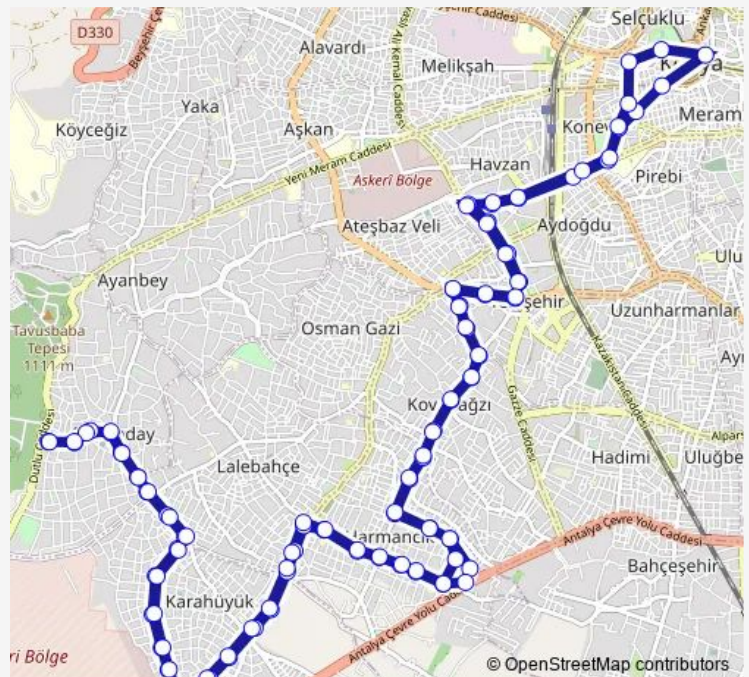

Thursday 06:20-23:00

Friday 06:20-23:00

Saturday 06:30-23:00

Sunday 08:00-21:10

Route info

Direction: Meram SON Durak

Stops: 111

Trip Duration: 1 hour 20 min

11-C — Karahüyük Harmancik - Karahüyük Harmancik Tokali

BusMaps

Harmancik Kuba Cami

Çavuşlar

Orta Cami

Zafer 2

Kozan

Şensesli