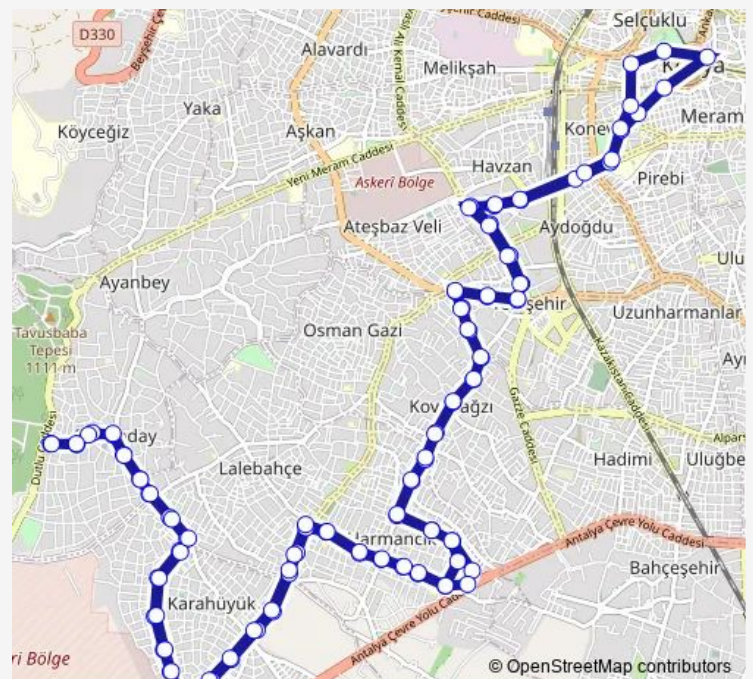

Friday 06:20-23:00

Saturday 06:30-23:00

Sunday 08:00-21:10

Route info

Direction: Meram SON Durak

Stops: 111

Trip Duration: 1 hour 18 min

**11-C — Karahüyük Harmancik - Karahüyük Harmancik Tokali****BusMaps**