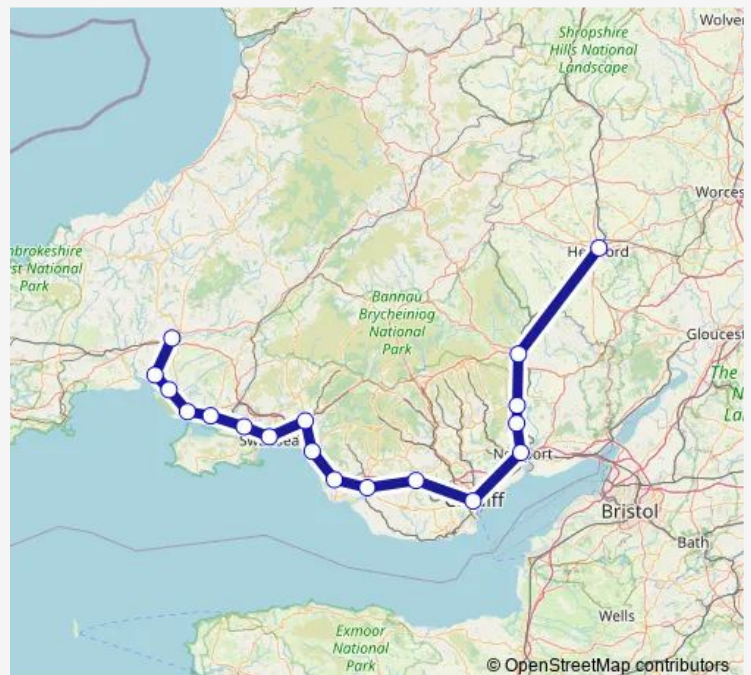

Rail Aw: Cmn->Hfd AW train service from CMN to Hfd

[Go to website](#)

Direction

Carmarthen — Hereford

18 stops

[Open route schedule](#)

Carmarthen

Ferryside

Kidwelly

Pembrey & Burry Port

Llanelli

Gowerton

Swansea

Neath

Port Talbot Parkway

Pyle

Bridgend

Pontyclun

Cardiff Central

Newport (S Wales)

Cwmbran

Pontypool & New Inn

Abergavenny

Hereford

Route schedule

Carmarthen — Hereford

Monday

—

Tuesday

—

Wednesday

—

Thursday

—

Friday

—

Saturday

—

Sunday

21:15-21:16

Route info

Direction: Carmarthen

Stops: 18

Trip Duration: 3 hour 19 min

Aw:Cmn->Hfd — AW train service from CMN to Hfd