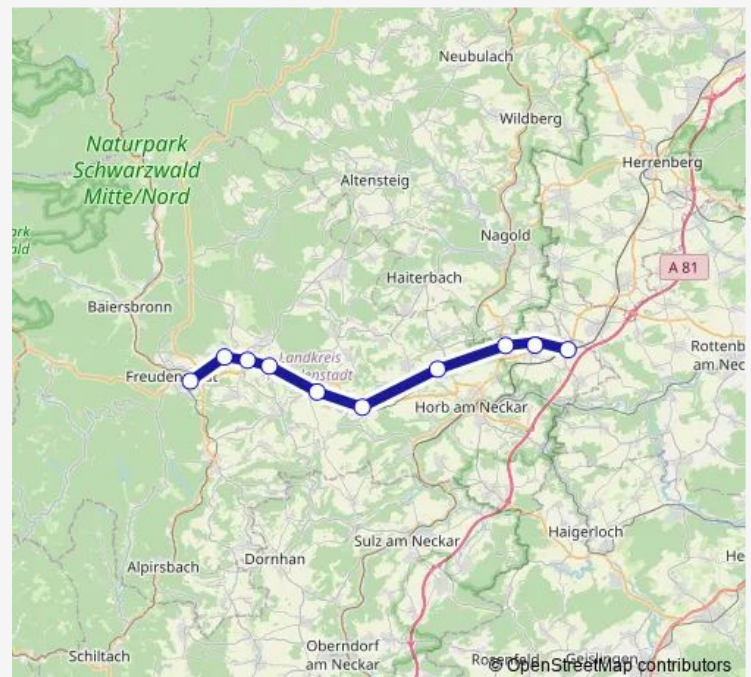

Thursday 06:13

Friday 06:13

Saturday —

Sunday —

Route info

Direction: Eutingen im Gäu Bahnhof

Stops: 5

Trip Duration: 0 hour 13 min

14b

Direction

undefined — undefined

0 stops

[Open route schedule](#)

Route schedule

undefined — undefined

Monday	05:48
Tuesday	05:48
Wednesday	05:48
Thursday	05:48
Friday	05:48
Saturday	—
Sunday	—

Route info

Direction:

Stops: 0

Trip Duration: — min

Direction

Eutingen im Gäu Bahnhof — FDS Hbf.

10 stops

[Open route schedule](#)