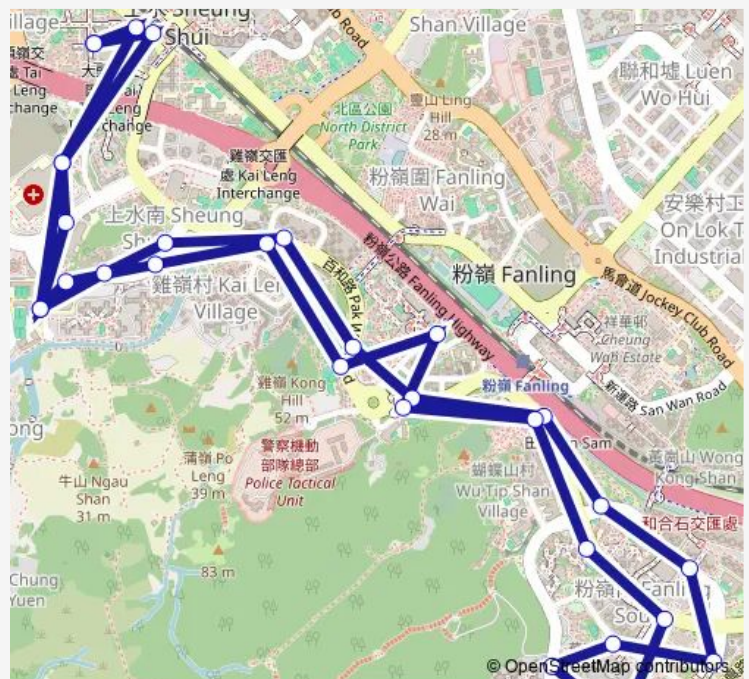

[Kmb+Ctb] Dawning Views/
Dawning Views, YAT Ming Road[[Kmb] Dawning Views

[Kmb] WO Hing Tsuen

[Kmb+Ctb] WAH Ming BBI/
Wah Ming Estate[[Kmb] WAH Ming Bbi[[Lwb] WAH Ming Bbi

Route schedule

[Kmb] Choi Yuen BUS Terminus — [Kmb] Choi Yuen BUS Terminus

Monday 06:30-16:45

Tuesday 06:30-16:45

Wednesday 06:30-16:45

Thursday 06:30-16:45

Friday 06:30-16:45

Saturday —

Sunday —

Route info

Direction: [Kmb] Choi Yuen BUS Terminus

Stops: 30

Trip Duration: 0 hour 31 min

■ 273a — Sheung Shui (Choi Yuen) - WAH Ming (Circular) (VIA Elegantia College) BusMaps

[Kmb] Hong Ming House WAH Ming Estate|[Lwb] Hong Ming House WAH Ming Estate