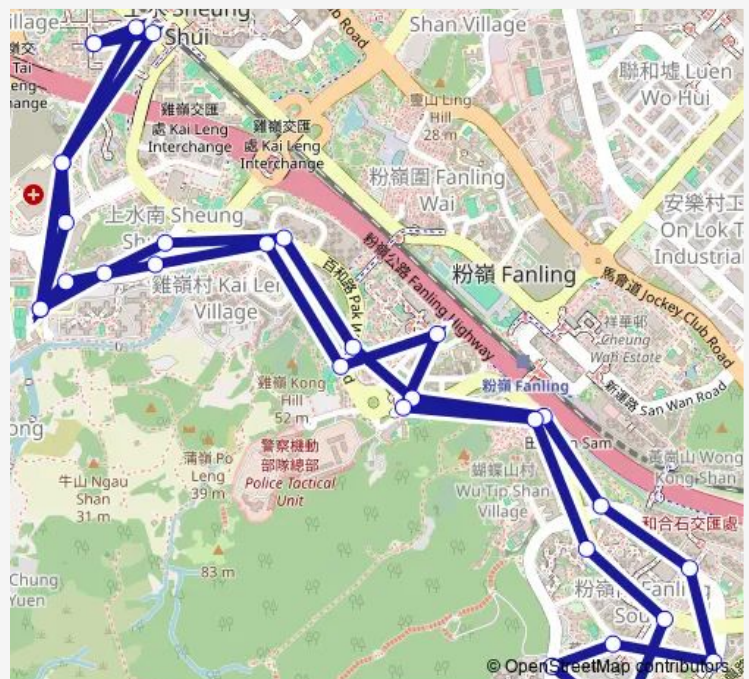

### Route schedule

[Kmb] Choi Yuen BUS Terminus — [Kmb] Choi Yuen BUS Terminus

Monday 06:30-16:45

Tuesday 06:30-16:45

Wednesday 06:30-16:45

Thursday 06:30-16:45

Friday 06:30-16:45

Saturday —

### Route info

Direction: [Kmb] Choi Yuen BUS Terminus

Stops: 30

Trip Duration: 0 hour 35 min

■ 273A — Sheung Shui (Choi Yuen) - WAH Ming (Circular) (VIA Elegantia College) BusMaps

[Kmb] YIU Ming House WAH Ming Estate|[Lwb] YIU Ming House WAH Ming Estate