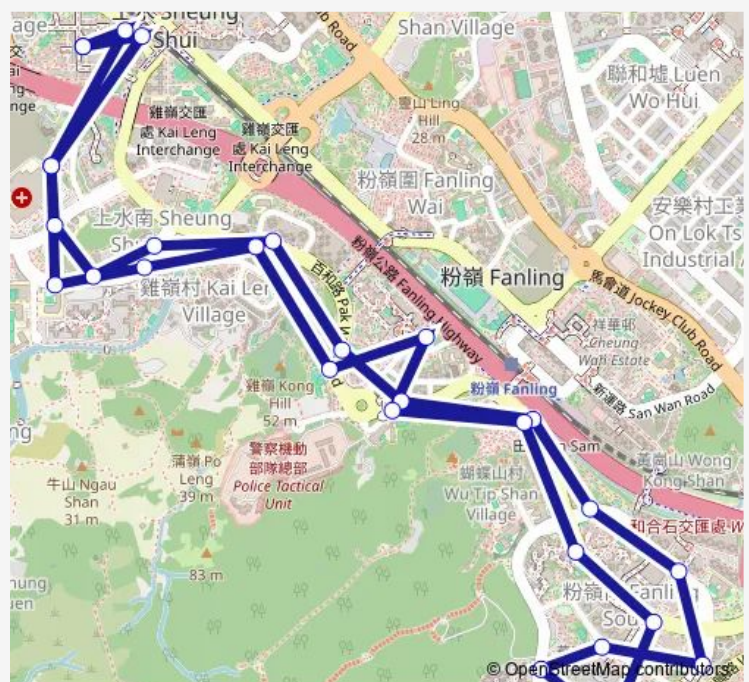

[Kmb] TAI Ping BUS Terminus

[Kmb] Sheung Shui BBI - Sheung Shui Station

Route schedule

[Kmb+Ctb] WAH Ming BBI/
Wah Ming Estate|[Kmb] WAH Ming Bbi|[Lwb] WAH Ming Bbi — [Kmb] Choi Yuen BUS Terminus

Monday	05:40
Tuesday	05:40
Wednesday	05:40
Thursday	05:40
Friday	05:40
Saturday	05:40
Sunday	05:40

Route info

Direction: [Kmb+Ctb] WAH Ming BBI/
Wah Ming Estate|[Kmb] WAH Ming Bbi|[Lwb] WAH Ming Bbi

Stops: 15

Trip Duration: 0 hour 30 min

[Kmb] Choi Yuen BUS Terminus

Direction

[Kmb] Choi Yuen BUS Terminus — [Kmb] Choi Yuen BUS Terminus

28 stops

[Open route schedule](#)

[Kmb] Choi Yuen BUS Terminus

[Kmb] Sheung Shui BBI - Sheung Shui Station

[Kmb] TAI Ping BUS Terminus

[Kmb] Cheung Lung WAI Estate

[Kmb] Royal Green|[Lwb] Royal Green

[Kmb] 8 Royal Green|[Lwb] 8 Royal Green