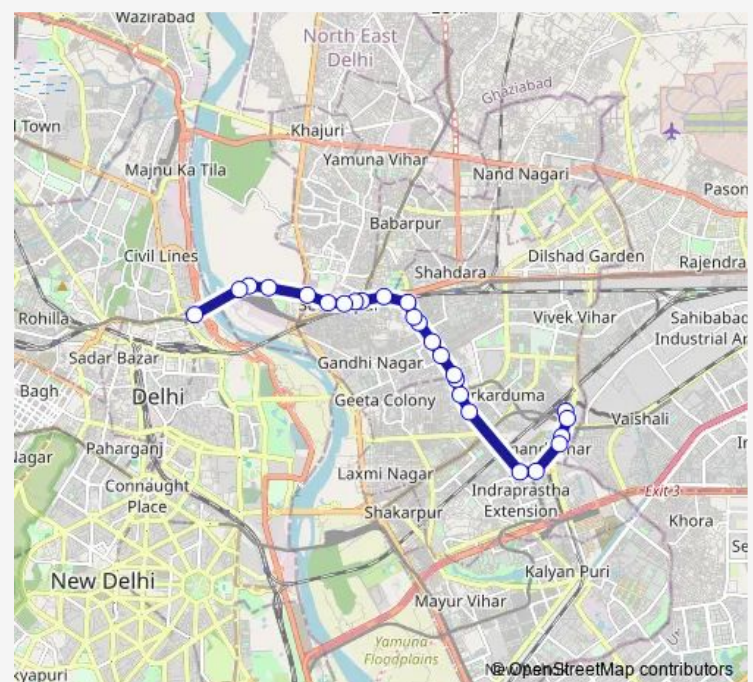

### Direction

Anand Vihar Isbt Terminal — Isbt Maharana Pratap Bus Terminal

25 stops

[Open route schedule](#)

Anand Vihar Isbt Terminal

Anand Vihar Isbt Main Road

Maharaj Pur Check Post

Gazipur Depot

### Route schedule

Anand Vihar Isbt Terminal — Isbt Maharana Pratap Bus Terminal

Monday 07:39-20:26

Tuesday 07:39-20:26

Wednesday 07:39-20:26

Thursday 07:39-20:26

Friday 07:39-20:26

Saturday 07:39-20:26

Sunday 07:39-20:26

### Route info

Direction: Anand Vihar Isbt Terminal

Stops: 25

Trip Duration: 0 hour 47 min

GI23down

Shyam Giri Mandir

Shastri Park Dmrc Depot

Shastri Park Metro Depot