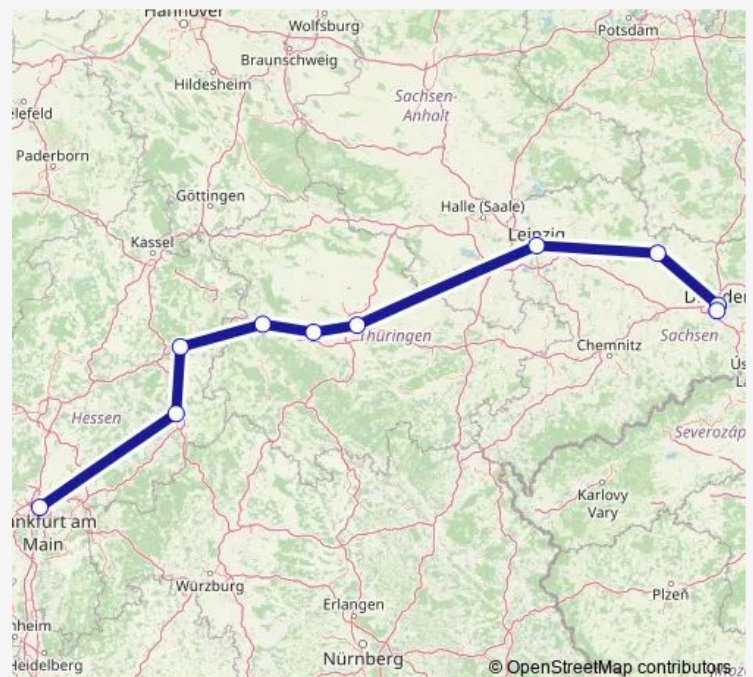

Gotha

Erfurt Hbf

Leipzig Hbf

Riesa

Dresden-Neustadt

Dresden Hbf

Route schedule

Frankfurt(Main)Hbf — Dresden Hbf

Monday 07:00-07:16

Tuesday 07:00-07:16

Wednesday 07:00-07:16

Thursday 07:00-07:16

Friday 07:00-07:16

Saturday 07:00-07:16

Sunday 07:00-07:16

Route info

Direction: Frankfurt(Main)Hbf

Stops: 10

Trip Duration: 4 hour 39 min

Direction

Frankfurt(Main)Hbf — Dresden Hbf

10 stops

[Open route schedule](#)

Frankfurt(Main)Hbf

Fulda

Kassel-Wilhelmshöhe

Eisenach

Gotha

Erfurt Hbf

Leipzig Hbf

Riesa

Dresden-Neustadt