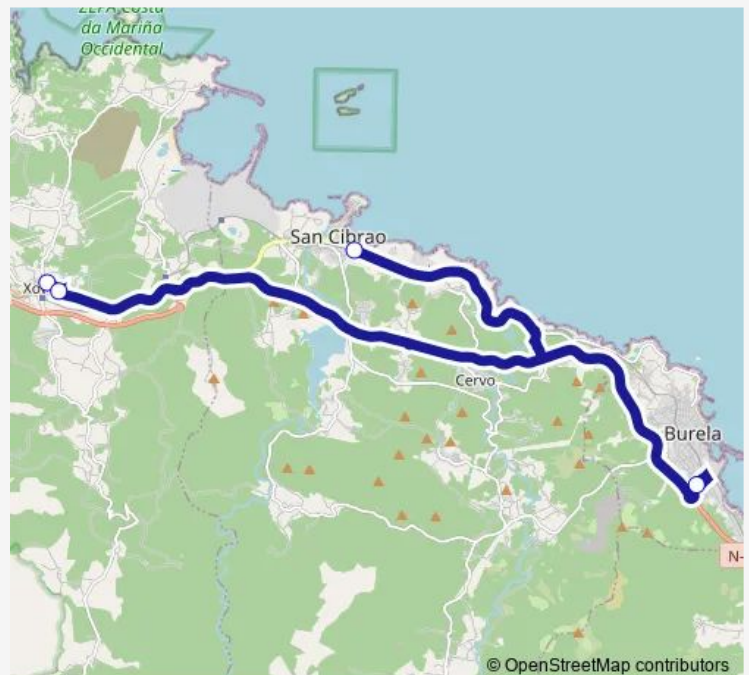

Bus XG618050 Xove 2-IES Marqués De Sargadelos

[Go to website](#)**Direction**

Xove 2 — IES Marqués DE Sargadelos

4 stops

[Open route schedule](#)

Xove 2

Catycris

IES Burela

IES Marqués DE Sargadelos

Route schedule

Xove 2 — IES Marqués DE Sargadelos

Monday	07:35
Tuesday	07:35
Wednesday	07:35
Thursday	07:35
Friday	07:35
Saturday	—
Sunday	—

Route info

Direction: Xove 2

Stops: 4

Trip Duration: 0 hour 24 min

■ XG618050 — Xove 2-IES Marqués De Sargadelos

XG618050 Bus time schedules and route maps are available in an offline PDF at busmaps.com. Use the busmaps.com website to see live bus times, train schedule or subway schedule, and step-by-step directions for all public transit in Xove