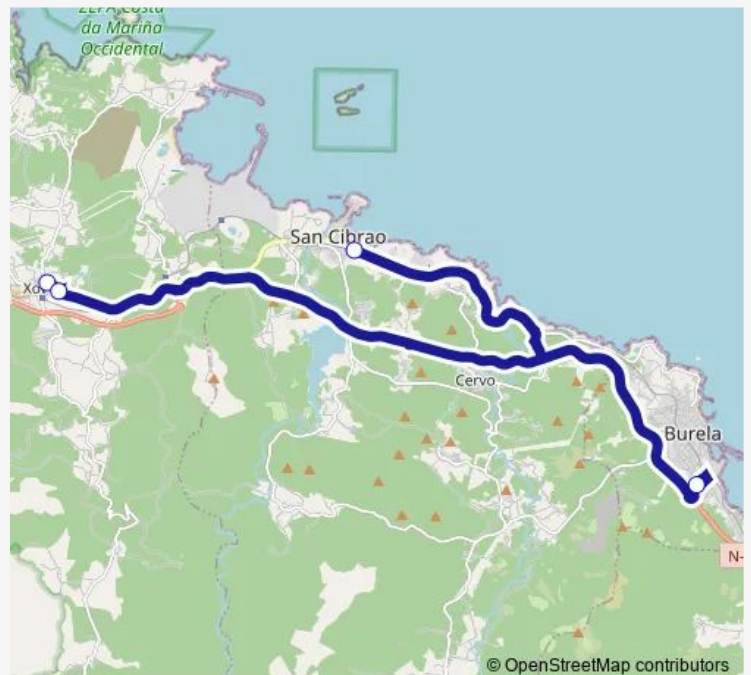

Saturday —

Sunday —

Route info

Direction: Xove 2

Stops: 4

Trip Duration: 0 hour 24 min

■ Xg618050 — Xove 2-IES Marqués De Sargadelos

Xg618050 Bus time schedules and route maps are available in an offline PDF at busmaps.com. Use the busmaps.com website to see live bus times, train schedule or subway schedule, and step-by-step directions for all public transit in Xove