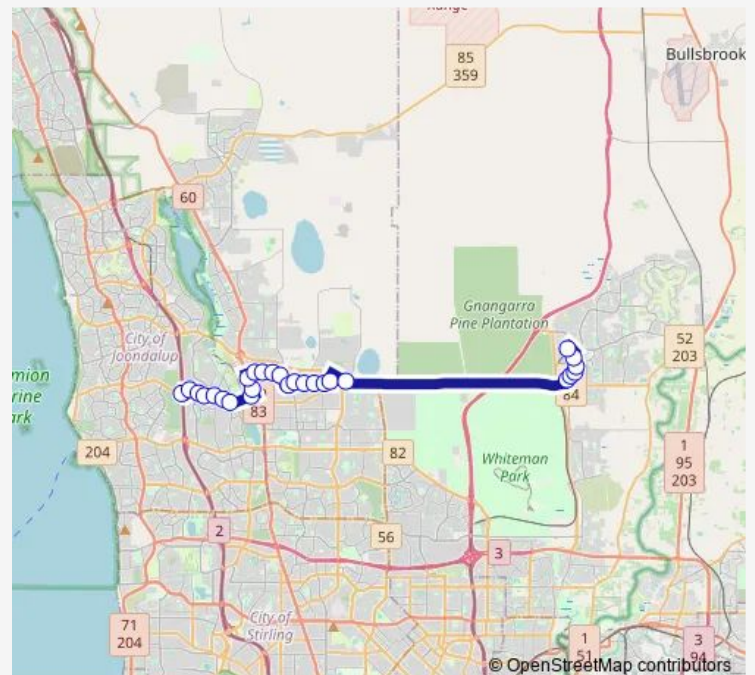

Wisdom Tce After Carbonate Rd

Niche Pde After Wisdom Tce

Gnangara Rd After Sydney Rd

Route schedule

Whitfords Stn Stand 2 — Ellenbrook Stn Stand 11

Monday 05:53-19:18

Tuesday 05:53-19:18

Wednesday 05:53-19:18

Thursday 05:53-19:18

Friday 05:53-19:18

Saturday —

Sunday —

Route info

Direction: Whitfords Stn Stand 2

Stops: 27

Trip Duration: 0 hour 41 min

Pinaster Pde After Gnangara Rd

Pinaster Pde Before Ponte Vecchio Bvd

Pinaster Pde After Ponte Vecchio Bvd

Pinaster Pde After Woodlake Bvd

Main St After Tome Wy

Ellenbrook Stn Stand 11

Direction

Ellenbrook Stn Stand 10 — Whitfords Stn Stand 2

Monday 06:03-18:44

Tuesday 06:03-18:44

Wednesday 06:03-18:44

Thursday 06:03-18:44

Friday 06:03-18:44

Saturday —

Sunday —

Route info